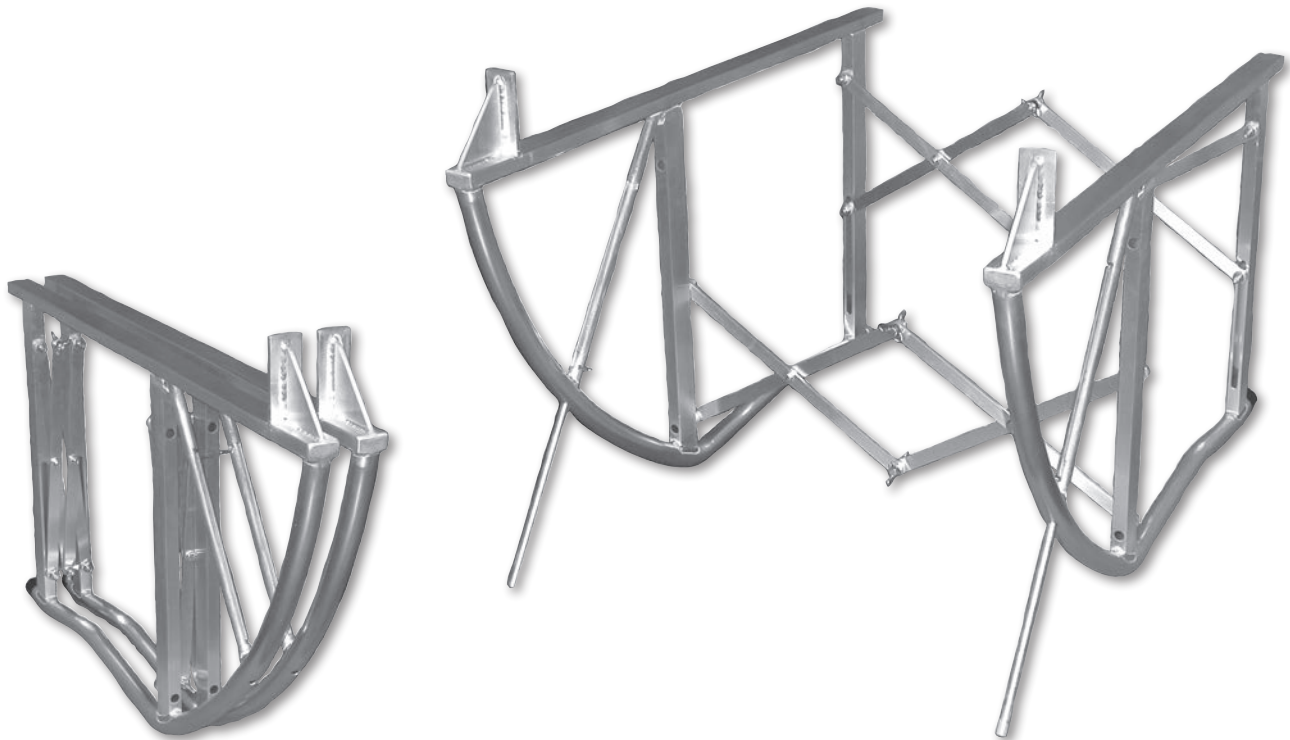

# EZ-tilt

## Console Stands

### The Go-Anywhere, All-Purpose Stands for Sound and Lighting Consoles

- A real time-saver and back-saver.
- More stable, improved design.
- Can safely tilt and support consoles up to 1,760 lbs.
- Heavy-duty, lightweight aluminium construction.
- Easy to carry, collapsible design.

Fitted black skirt kit available separately

Specifications		
Capacity	1,760 lbs	800 kg
Unit Weight	29 lbs	13 kg
Shipping Weight	34 lbs	15.5 kg
Height	28.5"	724 mm
Length	48.875"	1,241 mm
Width	36"	914 mm