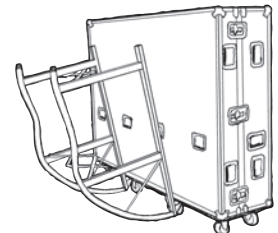

# EZ-tilt

### The Go-Anywhere, All-Purpose Stands for Sound and Lighting Consoles

- A real time-saver and back-saver.
- More stable, improved design.
- Can safely tilt and support consoles up to 1,760 lbs.
- Heavy-duty, lightweight aluminium construction.
- Easy to carry, collapsible design.

Fitted black skirt kit available separately

Specifications		
Capacity	1,760 lbs	800 kg
Unit Weight	29 lbs	13 kg
Shipping Weight	34 lbs	15.5 kg
Height	28.5"	724 mm
Length	48.875"	1,241 mm
Width	36"	914 mm