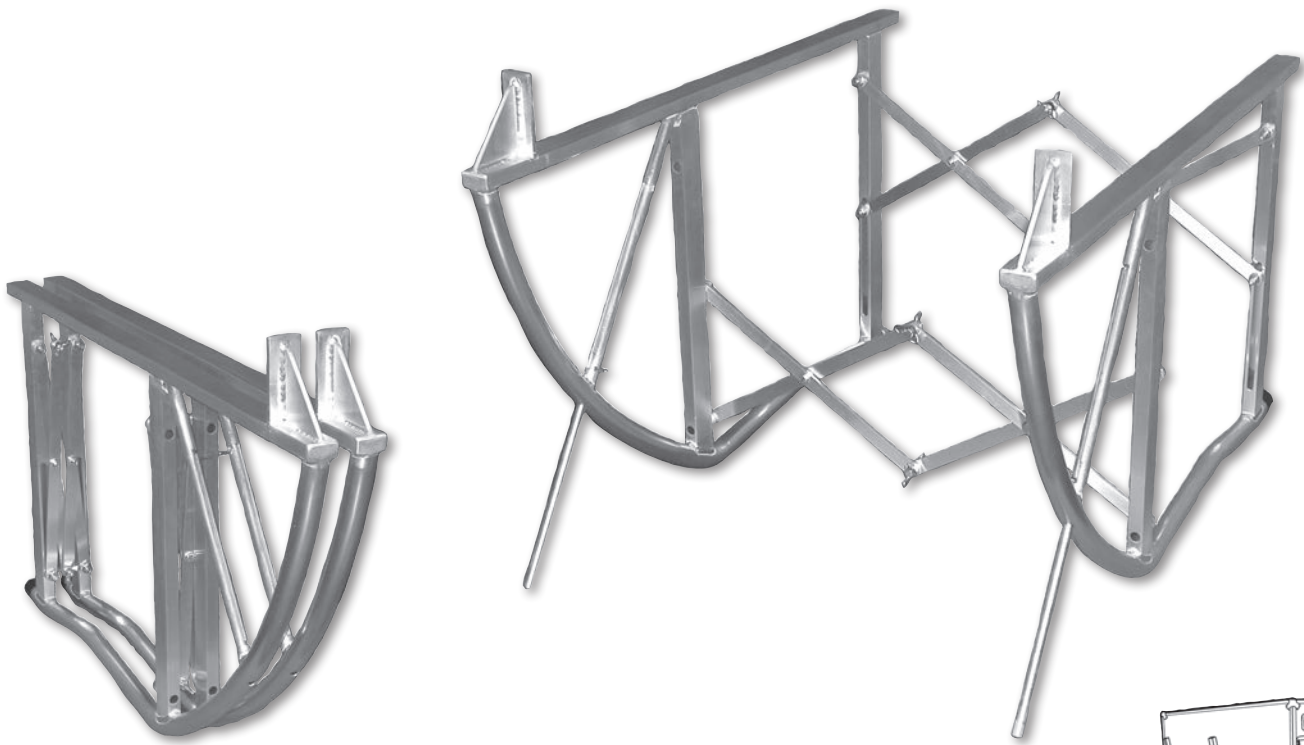

# EZ-tilt

## Console Stands

### The Go-Anywhere, All-Purpose Stands for Sound and Lighting Consoles

- A real time-saver and back-saver.
- More stable, improved design.
- Can safely tilt and support consoles up to 1,760 lbs.
- Heavy-duty, lightweight aluminum construction.
- Easy to carry, collapsible design.

Fitted black skirt kit available separately

Specifications		
Capacity	1,760 lbs	800 kg
Unit Weight	29 lbs	13 kg
Shipping Weight	34 lbs	15.5 kg
Height	28.5"	724 mm
Length	48.875"	1,241 mm
Width	36"	914 mm