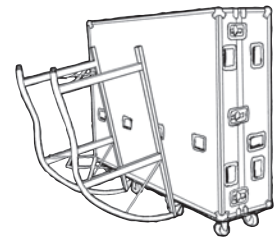

## Console Stands

### The Go-Anywhere, All-Purpose Stands for Sound and Lighting Consoles

- A real time-saver and back-saver.
- More stable, improved design.
- Can safely tilt and support consoles up to 1,760 lbs.
- Heavy-duty, lightweight aluminum construction.
- Easy to carry, collapsible design.

Fitted black skirt kit available separately

Specifications		
Capacity	1,760 lbs	800 kg
Unit Weight	29 lbs	13 kg
Shipping Weight	34 lbs	15.5 kg
Height	28.5"	724 mm
Length	48.875"	1,241 mm
Width	36"	914 mm