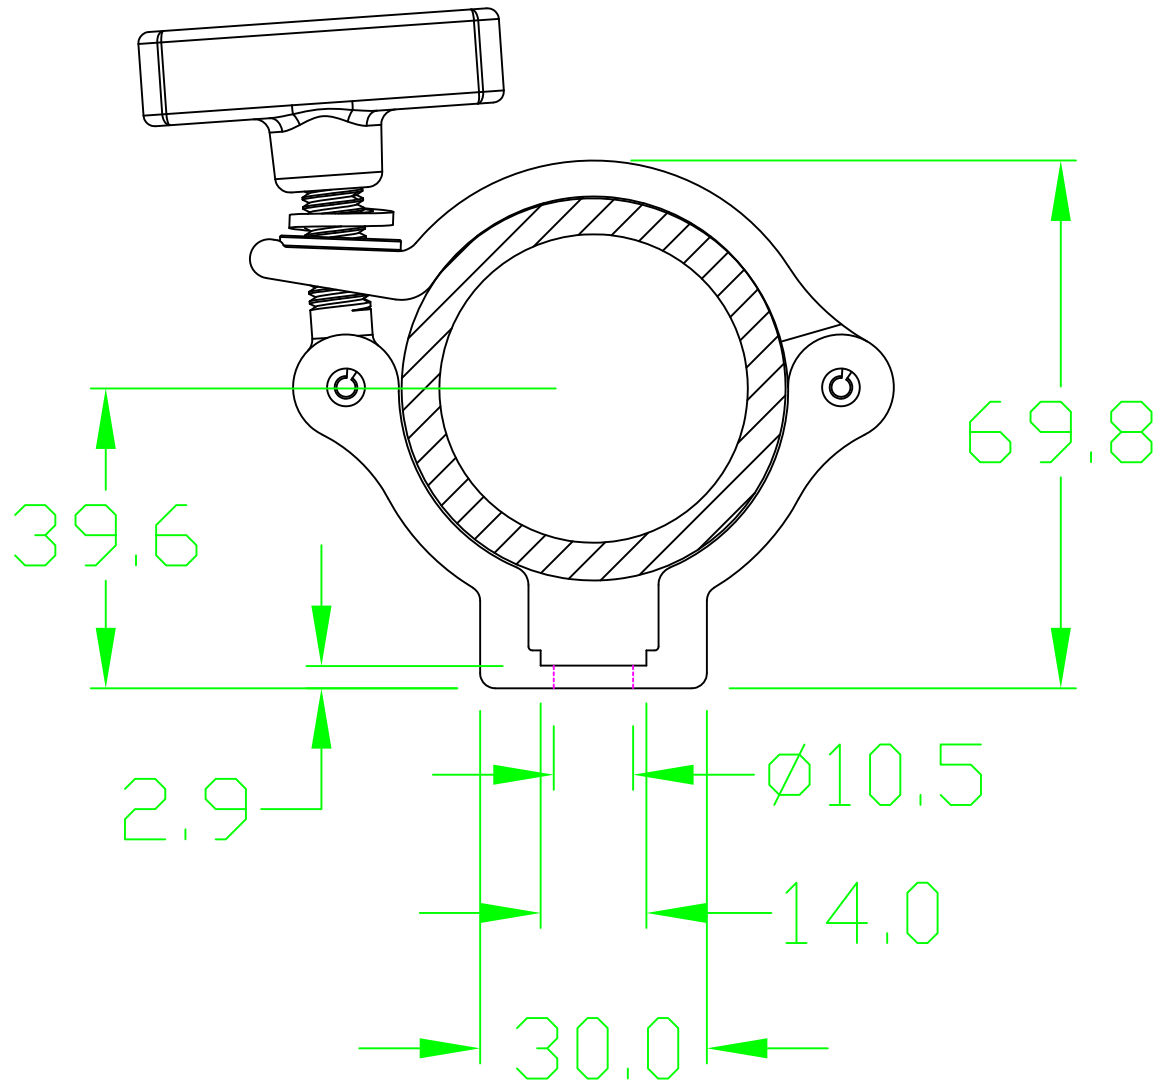

30.0

3/8"-16

527 Park Avenue  
San Fernando, CA 91340  
Tel: +1 818.899.8818  
Fax: +1 818.899.8813  
Email: tmb-info@tmb.com

Part #: PRHCLW  
Scale - 1:1  
Date - 11/22/16

*ProBurger*<sup>™</sup>  
PROFESSIONAL COUPLERS