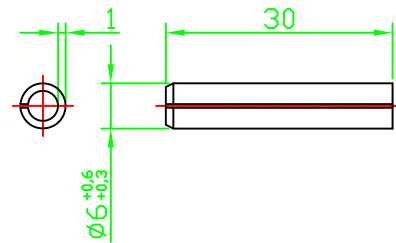

1	Base Plate 1	1	
2	Base Plate 2	1	
3	Moving Plate	2	
4	Pin	1	
5	Eye Bolt	2	1/2"-12
6	Wing-Nut	2	1/2"-12
7	Washer	2	12
8	Spring-Pin	4	10X25
9	Spring-Pin	2	6X30

527 Park Avenue
 San Fernando, CA 91340
 Tel: +1 818.899.8818
 Fax: +1 818.899.8813
 Email: tmb-info@tmb.com