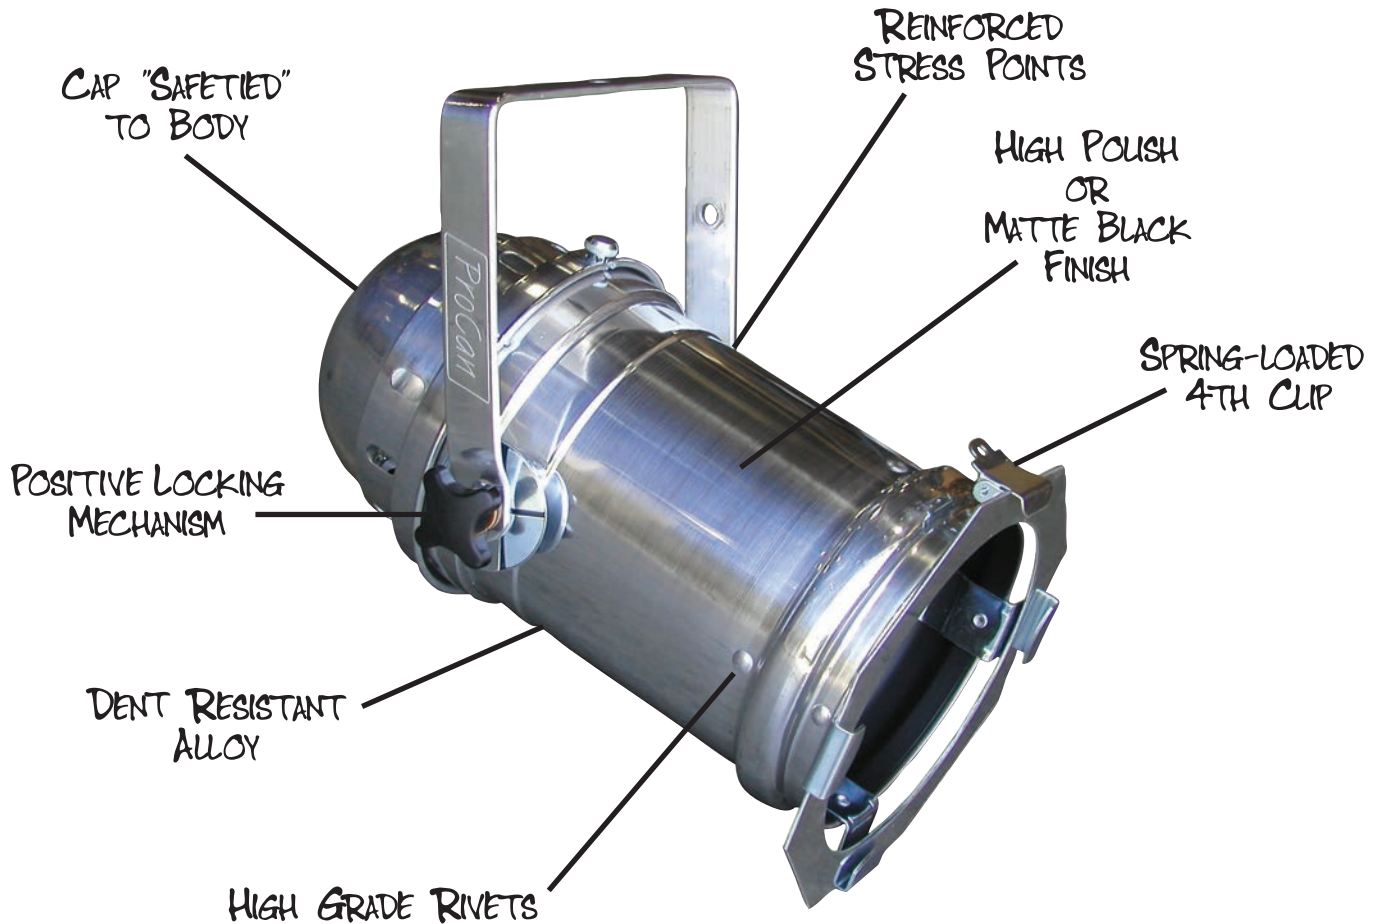

ProCan III™

PAR 64 Cans

PAR CANS FOR TOURING USE...

ProCan™

PROFESSIONAL LIGHTING EQUIPMENT

Innovative, Performance-Driven Show Technology Since 1983

tmb.com

Los Angeles