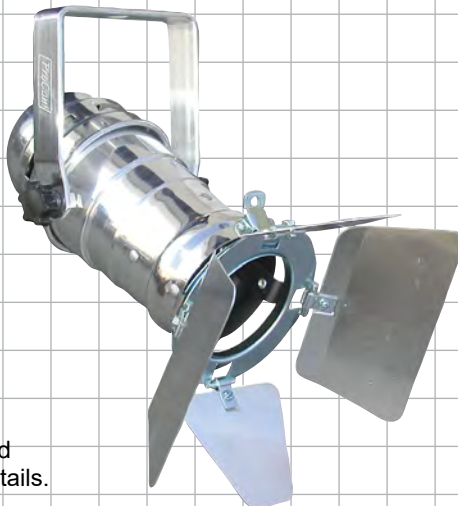

ProCan™

MINI-PARS

PAR 16

Includes color frame. Available in polished aluminum or black enamel finish.

Line voltage version with E17 Candelabra base and molded Edison cordset for 120VAC 75 Watt max. lamp.

Low Voltage version with MR16 base and 6" pigtails for 12VDC 75 Watt max. lamp

PAR 20 Short

Includes color frame and E26 medium screw base with molded Edison cordset. Available in polished aluminum or black enamel finish. 120VAC 75 Watt max. lamp.

PAR 16 Short

Includes color frame and MR16 base with 12" pigtails. Available in polished aluminum or black enamel finish. 12VDC 75 Watt max. lamp.

PAR 20

Includes color frame and E26 medium screw base with molded Edison cordset. Available in polished aluminum or black enamel finish. 120VAC 75 Watt max. lamp.

Mini Truss

120 Volt JDR Lamp

Micro Megaclamp