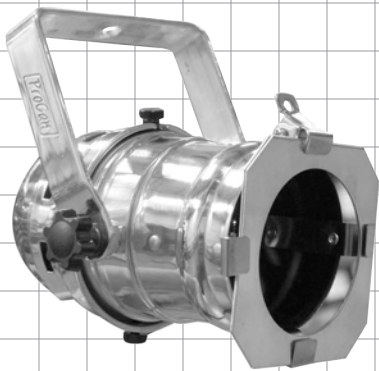

### PAR 16

Includes color frame. Available in polished aluminum or black enamel finish.

Line Voltage version with E17 Candelabra base and molded Edison cordset for 120VAC 75 Watt max. lamp.

Low Voltage version with MR16 base and 6" pigtails for 12VDC 75 Watt max. lamp

### PAR 20 Short

Includes color frame and E26 medium screw base with molded Edison cordset. Available in polished aluminum or black enamel finish. 120VAC 75 Watt max. lamp.

### PAR 16 Short

Includes color frame and MR16 base with 12" pigtails. Available in polished aluminum or black enamel finish. 12VDC 75 Watt max. lamp.

### PAR 20

Includes color frame and E26 medium screw base with molded Edison cordset. Available in polished aluminum or black enamel finish. 120VAC 75 Watt max. lamp.

Mini Truss

120 Volt JDR Lamp

Micro Megaclamp