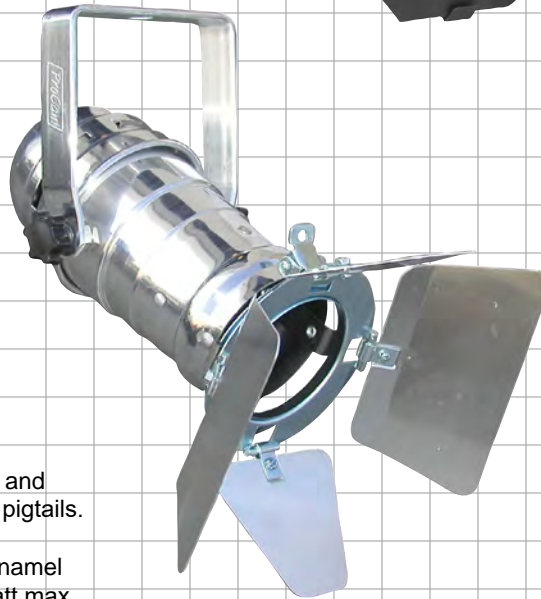

### PAR 16

Includes color frame. Available in polished aluminum or black enamel finish.

Line Voltage version with E17 Candelabra base and molded Edison cordset for 120VAC 75 Watt max. lamp.

Low Voltage version with MR16 base and 6" pigtails for 12VDC 75 Watt max. lamp

### PAR 20 Short

Includes color frame and E26 medium screw base with molded Edison cordset. Available in polished aluminum or black enamel finish. 120VAC 75 Watt max. lamp.

### PAR 16 Short

Includes color frame and MR16 base with 12" pigtails. Available in polished aluminum or black enamel finish. 12VDC 75 Watt max. lamp.

### PAR 20

Includes color frame and E26 medium screw base with molded Edison cordset. Available in polished aluminum or black enamel finish. 120VAC 75 Watt max. lamp.

Mini Truss

120 Volt JDR Lamp

Micro Megaclamp