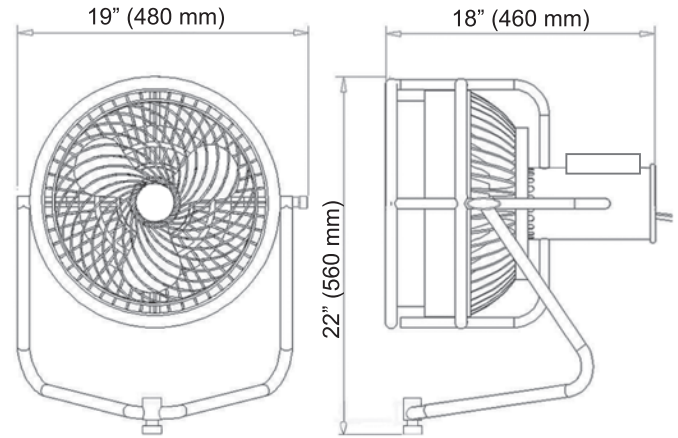

### The Versatile Vortex Machine!

11" deep-pitch blades maximize the volume of the air moved with each revolution.

Special grille design spirals the air stream for greater impact over greater distances.

The cylindrical air duct encompassing the blades creates a narrow, focused "beam" of air.

Specifications	
Power	100-240VAC, 1200W (max)
Modes	DMX and Manual
One-Touch Turbo Function	0-3500RPM within 5 sec.
Air Volume	1700CBM/HR
Wind Speed	0-60KM/HR variable
Dimensions	19 x 22 x 18 in [480 x 560 x 460 mm]
Weight	27.6 lb [12.5 kg]

### Dimensions