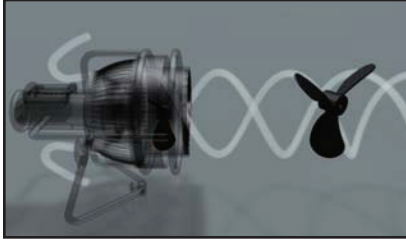

### Powerful Variable Speed Professional Fan with Remote for DMX or Manual Control

ProFan is a powerful and versatile fan designed for a variety of professional applications: Studios, Theatres, Theme Parks, Touring, Photographic and more. ProFan is perfect for filling large areas with smoke and haze, creating special wind effects, blowing confetti, snow or bubbles, cooling performers and general ventilation.

- **Back Pack remote control with DMX and Manual Modes.**
- **Versatile yoke for floor mount, stand mount, or overhead rigging.**
- **100-240VAC power input.**
- **Powerful, concentrated air flow.**
- **Compact. Rugged. Lightweight.**

### The Versatile Vortex Machine!

11" deep-pitch blades maximize the volume of the air moved with each revolution.

Special grille design spirals the air stream for greater impact over greater distances.