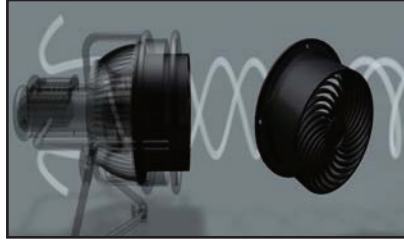

### Powerful Variable Speed Professional Fan with Remote for DMX or Manual Control

ProFan is a powerful and versatile fan designed for a variety of professional applications: Studios, Theatres, Theme Parks, Touring, Photographic and more. ProFan is perfect for filling large areas with smoke and haze, creating special wind effects, blowing confetti, snow or bubbles, cooling performers and general ventilation.

- **Back Pack remote control with DMX and Manual Modes.**
- **Versatile yoke for floor mount, stand mount, or overhead rigging.**
- **100-240VAC power input.**
- **Powerful, concentrated air flow.**
- **Compact. Rugged. Lightweight.**

### The Versatile Vortex Machine!

11" deep-pitch blades maximize the volume of the air moved with each revolution.

Special grille design spirals the air stream for greater impact over greater distances.