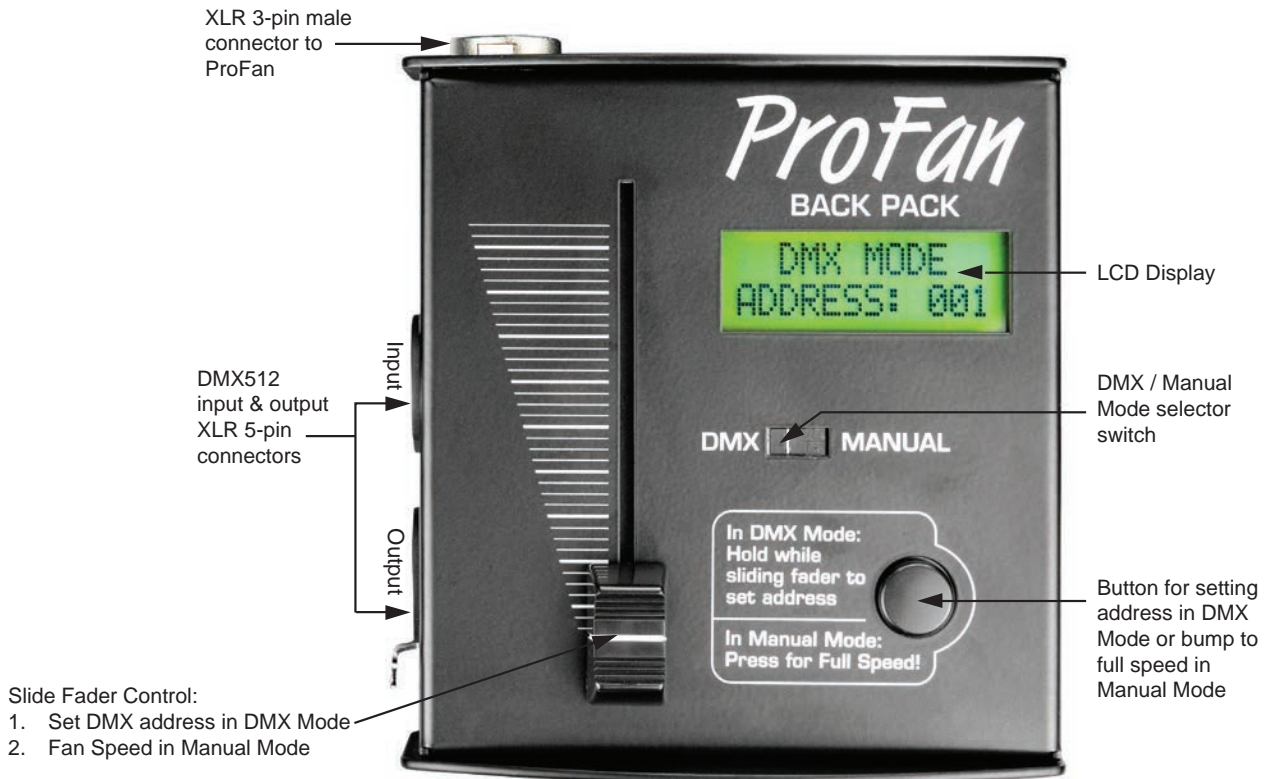

Back Pack Controller