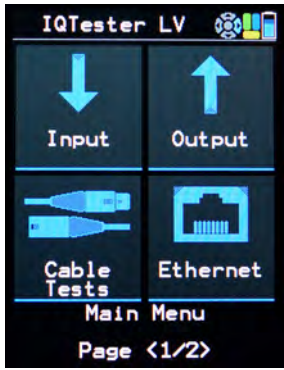

ProPlex IQ Tester LV Interface

Main Menu