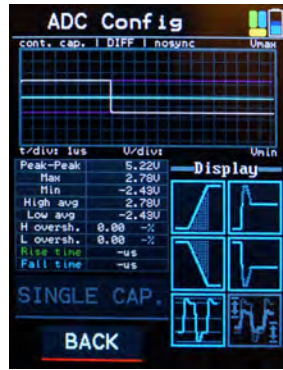

ArtNet Output Setup

RS485 Analyzer

DMX Data Display

Network Activity

And more!

Dimensions in inches [millimeters]