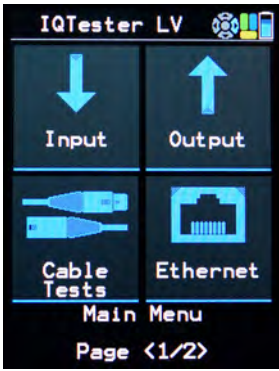

ProPlex IQ Tester LV Interface

Main Menu