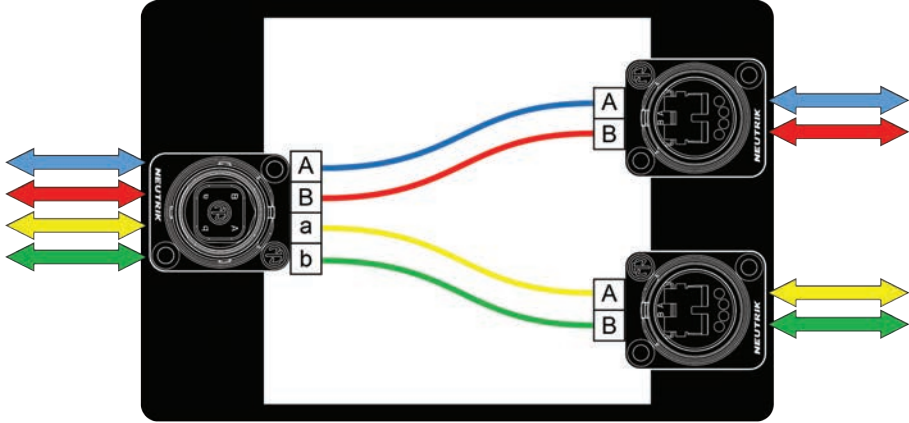

ProPlex[®]

DATA DISTRIBUTION

OpticalCon Routing Box

Rugged, quick, and convenient way to combine or split single- and multi-mode fibre data!

- Virtually no excess loss (<0.5dB)
- OpticalCon connectors throughout with IP65 covers
- Extremely rugged non-conductive enclosure. Won't crack. Crush-proof.
- Recessed receptacles protect connectors from damage
- Designed for entertainment production and staging
- Compact black design conceals easily
- Optional clamp or coupler mounting bracket available

OpticalCON

Worldwide Exclusive Distribution

Innovative, Performance-Driven Show Technology Since 1983

tmb.com

Los Angeles
+1 818-899-8818

London
+44 (0)20-8574-9700

New York
+1 201-896-8600

Beijing
+86 10-8492-1587

Toronto
+1 519-538-0888

Configuration Examples

1x QUAD to/from 2X DUO

1x QUAD to/from 2x QUAD

2x QUAD to/from 2X QUAD

Internal routing can be reconfigured on-site.