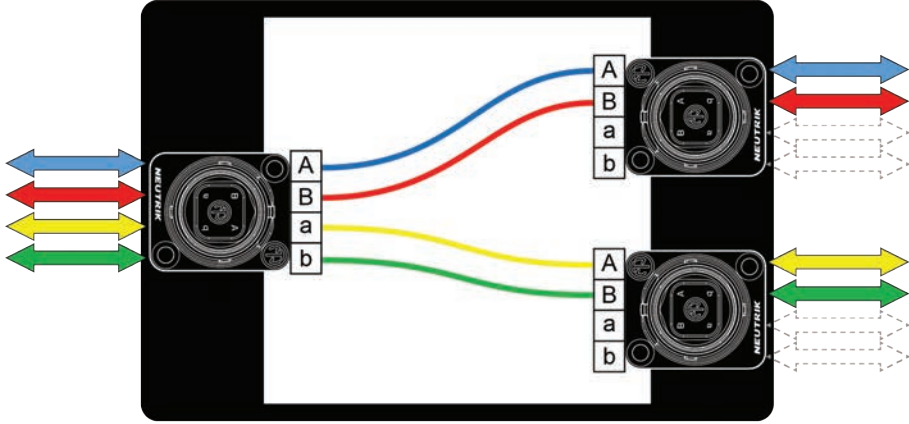

ProPlex[®]

DATA DISTRIBUTION

OpticalCon Routing Box

Rugged, quick, and convenient way to combine or split single- and multi-mode fibre data!

- Virtually no excess loss (<0.5dB)
- OpticalCon connectors throughout with IP65 covers
- Extremely rugged non-conductive enclosure. Won't crack. Crush-proof.
- Recessed receptacles protect connectors from damage
- Designed for entertainment production and staging
- Compact black design conceals easily
- Optional clamp or coupler mounting bracket available

Toronto
+1 519-538-0888

Configuration Examples

1x QUAD to/from 2X DUO

1x QUAD to/from 2x QUAD

2x QUAD to/from 2X QUAD

Internal routing can be reconfigured on-site.