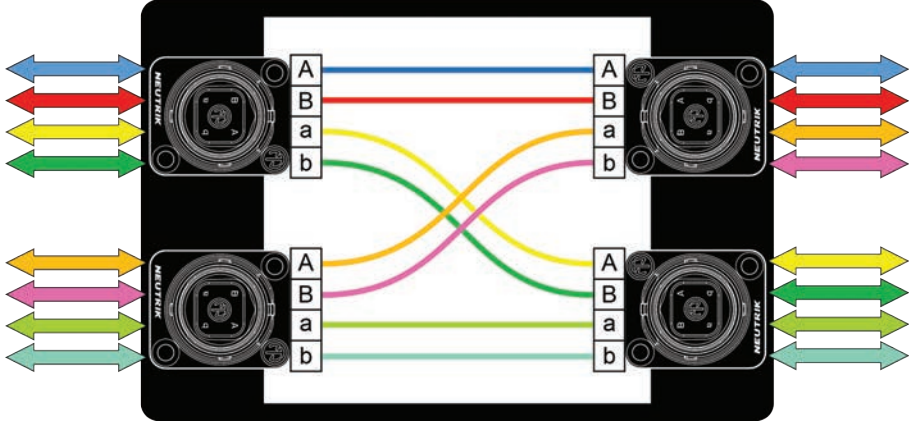

ProPlex[®]

DATA DISTRIBUTION

OpticalCon Routing Box

Rugged, quick, and convenient way to combine or split single- and multi-mode fibre data!

- Virtually no excess loss (<0.5dB)
- OpticalCon connectors throughout with IP65 covers
- Extremely rugged non-conductive enclosure. Won't crack. Crush-proof.
- Recessed receptacles protect connectors from damage
- Designed for entertainment production and staging
- Compact black design conceals easily
- Optional clamp or coupler mounting bracket available

Toronto
+1 519-538-0888

Configuration Examples

1x QUAD to/from 2X DUO

1x QUAD to/from 2x QUAD

2x QUAD to/from 2X QUAD

Internal routing can be reconfigured on-site.