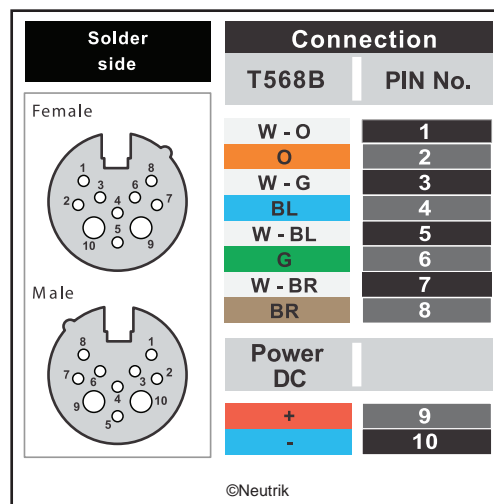

**Durable, tour-ready combination CAT6/Low-Voltage cable!
Full Gigabit Ethernet performance up to 85 metres, combined with up to
20 amps of low-voltage power!**

- Use anywhere Ethernet and LV power are required, indoors and outdoors!
- Compatible with new Neutrik 8+2 XLR connector
- Flexible, Durable, Outdoor rated!
- Suitable for permanent installation or long-term portable use
- Famous ProPlex handling, reliability, data integrity!

Specifications			
16 AWG Conductors	Conductor	Size and Stranding	65 strands 24 AWG
		Material	Bare annealed copper
	Insulation	Material	Polyvinyl Chloride
		Wall Thickness	0.010" [.25 mm] nom.
		Diameter	0.079" [2 mm] nom.
		Colour code	2 conductors black, 2 conductors red.
	Rating	Max. Voltage	48 VDC
Category 6 cable	Cable Type	Category 6 stranded patch cable	
	Diameter	0.220" [5.6 mm] nom.	
	Jacket colour	Black	
Cable Assembly	Lay Length	5" [127 mm] nom. left hand	
	Fillers	None	
	Binder:	0.001" [0.025 mm] paper tape applied helically	
Jacket	Material	Matte finish polyvinyl chloride	
	Wall Thickness	0.030" [0.76 mm] nom.	
	Diameter	0.385" [9.78 mm] nom.	
	Colour	Black	
Markings	Type	Surface print with white ink	
	Legend	ProPlex PCLV8+2 PowerData LV 8+2 Hybrid Cable	