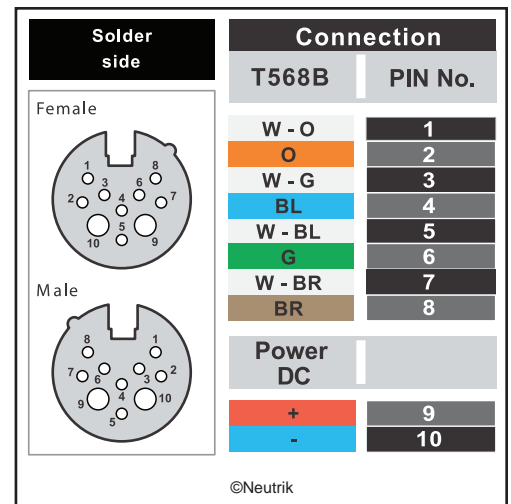

Durable, tour-ready combination CAT6/Low-Voltage cable!
Full Gigabit Ethernet performance up to 85 meters, combined with up to 20 amps of low-voltage power!

- Use anywhere Ethernet and LV power are required, indoors and outdoors!
- Compatible with new Neutrik 8+2 XLR connector
- Flexible, Durable, Outdoor rated!
- Suitable for permanent installation or long-term portable use
- Famous ProPlex handling, reliability, data integrity!

Specifications			
16 AWG Conductors	Conductor	Size and Stranding	65 strands 24 AWG
		Material	Bare annealed copper
	Insulation	Material	Polyvinyl Chloride
		Wall Thickness	0.010" [.25 mm] nom.
		Diameter	0.079" [2 mm] nom.
		Color code	2 conductors black, 2 conductors red.
Category 6 cable	Cable Type	Category 6 stranded patch cable	
	Diameter	0.220" [5.6 mm] nom.	
	Jacket color	Black	
Cable Assembly	Lay Length	5" [127 mm] nom. left hand	
	Fillers	None	
	Binder:	0.001" [0.025 mm] paper tape applied helically	
Jacket	Material	Matte finish polyvinyl chloride	
	Wall Thickness	0.030" [0.76 mm] nom.	
	Diameter	0.385" [9.78 mm] nom.	
	Color	Black	
Markings	Type	Surface print with white ink	
	Legend	ProPlex PCLV8+2 PowerData LV 8+2 Hybrid Cable	