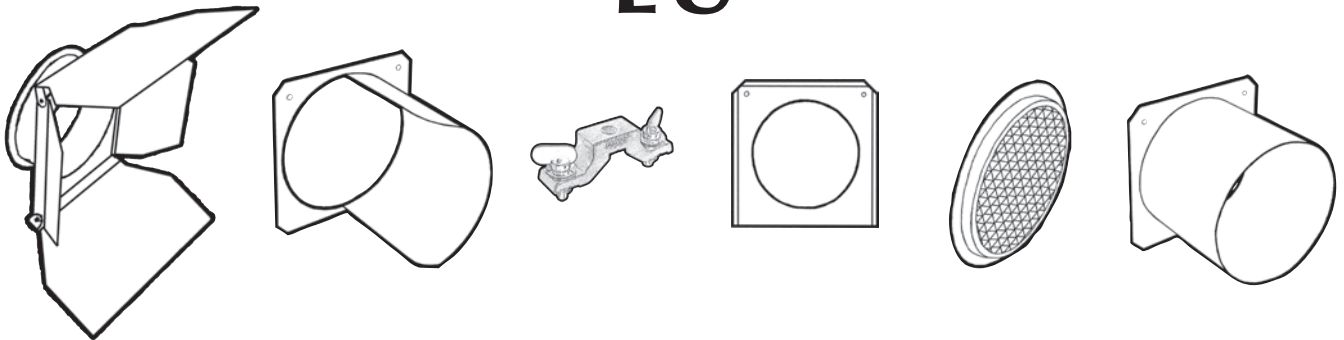

ProXS™

PROFESSIONAL FIXTURE ACCESSORIES EU

An ESTA Foundation charity

A portion of all ProXS sales worldwide
is donated to Behind the Scenes.
$100,000 and counting!

Awesome fixture accessories
for an awesome cause!

Innovative, Performance-Driven Show Technology Since 1983

tmb.com

Los Angeles

London

New York

Beijing

Toronto

+1 818-899-8818

+44 (0)20-8574-9700

+1 201-896-8600

+86 10-8492-1587

+1 519-538-0888