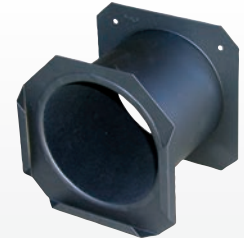

+44 (0)20-8574-9700

+1 201-896-8600

+86 10-8492-1587

+1 519-538-0888

- Cold-rolled steel construction with glare-reducing flame-retardant flocked finish standard on internal surfaces

| Part No. | To Fit Fixture | Frame Size | Aperture Diameter | Snoot Length |
|----------|------------------------------|---------------|-------------------|--------------|
| PRX6TH5 | S4, SL, Shakespeare, Selecon | 6.25" x 6.25" | 5" | 5" |
| PRX7TH6S | S4 Zoom, S4 PAR, PARNel | 7.5" x 7.5" | 6.75" | 6" |

Colour Extenders

- Cold-rolled steel construction
- Helps prevent gel burnout
- Tough powdercoated black finish

| Part No. | To Fit Fixture | Frame Size | Aperture Diameter | Snoot Length |
|----------|--|-------------|-------------------|--------------|
| PRX7CX3 | S4 Zoom, S4 PAR, PARNel, 6" Leko, 6" Theatre Fresnel, 360Q | 7.5" x 7.5" | 6.75" | 3" |

4-Way Barndoors

- Full size aperture does not limit light output of fixture
- Available with or without built in 2" colour extender

| Part No. | To Fit Fixture | Frame Size | Snoot Length |
|----------|---|-------------|--------------|
| PRX7BDR2 | S4 PAR, PARNel, 6" Theatre Fresnel - No Colour Extender | 7.5" x 7.5" | 0" |

Donuts

- Cold-rolled steel construction
- Tough powdercoated black finish

| Part No. | To Fit Fixture | Frame Size | Aperture Diameter |
|----------|-----------------------------------|---------------|-------------------|
| PRX6DN | S4, SL, Shakespeare, Selecon | 6.25" x 6.25" | 3" |
| PRX7DN | 6" Leko, 6" Theatre Fresnel, 360Q | 7.5" x 7.5" | 3" |