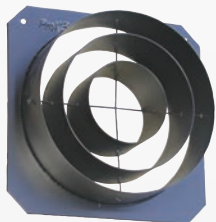

| Part No. | To Fit Fixture | Frame Size | Aperture Diameter | Snoot Length |
|----------|----------------|-------------|-------------------|--------------|
| PRX7EC | S4 PAR, PARNel | 7.5" x 7.5" | 6.75" | 0.5" |

TVMP Adapter

- Converts theatrical lighting instruments to interface with studio grip equipment
- Machined steel construction with chrome-plated finish

| Part No. | To Fit Fixture |
|----------|----------------------------|
| PRXTVMP | Any with 1/2" hole in yoke |

Omega Moving Light Bracket

- Quickly mount/unmount clamps from fixtures
- Extruded aluminium construction
- Hardened steel fasteners
- Natural finish

| Part No. | To Fit Fixture |
|----------|--|
| PRXOMBRS | Martin and other moving lights with 4.15"/105.5mm attachment spacing |

Concentric Ring Louvre

- Low profile spill control for the Source Four® PAR and PARNel.
- Cold-rolled steel construction.
- As effective as a 6" snoot.
- Tough powdercoated black finish.

| Part No. | To Fit Fixture | Frame Size | Aperture Diameter | Snoot Length |
|----------|----------------|-------------|-------------------|--------------|
| PRX7CR | S4 PAR, PARNel | 7.5" x 7.5" | 6.75" | 2" |