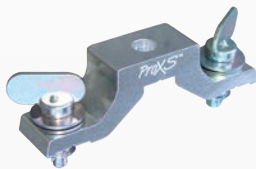

Special order items, please check for availability

Egg Crate Louvre

- Spill control with the lowest profile
- Cold-rolled steel construction
- 1/2" louvre grid provides full 45° cutoff
- Tough powdercoated black finish

| Part No. | To Fit Fixture | Frame Size | Aperture Diameter | Snoot Length |
|----------|----------------|-------------|-------------------|--------------|
| PRX7EC | S4 PAR, PARNel | 7.5" x 7.5" | 6.75" | 0.5" |

TVMP Adapter

- Converts theatrical lighting instruments to interface with studio grip equipment
- Machined steel construction with chrome-plated finish

| Part No. | To Fit Fixture |
|----------|----------------------------|
| PRXTVMP | Any with 1/2" hole in yoke |