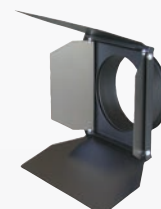

4-Way Barndoors

Part No.	To Fit Fixture	Frame Size	Snoot Length
PRX7BDRE	S4 PAR, PARNel, 6" Theatre Fresnel - With Colour Extender	7.5" x 7.5"	2"
PRX9.5BDR	PAR64 - No Colour Extender	9.5" x 9.5"	0"