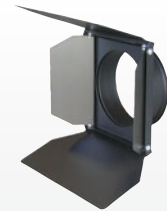

+44 (0)20-8574-9700

+1 201-896-8600

+86 10-8492-1587

+1 519-538-0888

- Cold-rolled steel construction with glare-reducing flame-retardant flocked finish standard on internal surfaces

| Part No. | To Fit Fixture | Frame Size | Aperture Diameter | Snoot Length |
|----------|------------------------------|---------------|-------------------|--------------|
| PRX6TH5 | S4, SL, Shakespeare, Selecon | 6.25" x 6.25" | 5" | 5" |
| PRX7TH6S | S4 Zoom, S4 PAR, PARNel | 7.5" x 7.5" | 6.75" | 6" |

Colour Extenders

- Cold-rolled steel construction
- Helps prevent gel burnout
- Tough powdercoated black finish

| Part No. | To Fit Fixture | Frame Size | Aperture Diameter | Snoot Length |
|----------|--|-------------|-------------------|--------------|
| PRX7CX3 | S4 Zoom, S4 PAR, PARNel, 6" Leko, 6" Theatre Fresnel, 360Q | 7.5" x 7.5" | 6.75" | 3" |

Donuts

- Cold-rolled steel construction
- Tough powdercoated black finish

| Part No. | To Fit Fixture | Frame Size | Aperture Diameter |
|----------|-----------------------------------|---------------|-------------------|
| PRX6DN | S4, SL, Shakespeare, Selecon | 6.25" x 6.25" | 3" |
| PRX7DN | 6" Leko, 6" Theatre Fresnel, 360Q | 7.5" x 7.5" | 3" |