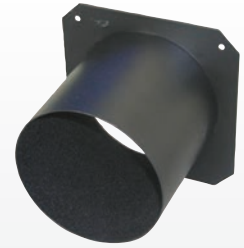

+44 (0)20-8574-9700

+1 201-896-8600

+86 10-8492-1587

+1 519-538-0888

- Cold-rolled steel construction with glare-reducing flame-retardant flocked finish standard on internal surfaces

| Part No. | To Fit Fixture | Frame Size | Aperture Diameter | Snoot Length |
|----------|------------------------------|---------------|-------------------|--------------|
| PRX6TH5 | S4, SL, Shakespeare, Selecon | 6.25" x 6.25" | 5" | 5" |
| PRX7TH6S | S4 Zoom, S4 PAR, PARNel | 7.5" x 7.5" | 6.75" | 6" |

Colour Extenders

- Cold-rolled steel construction
- Helps prevent gel burnout
- Tough powdercoated black finish

| Part No. | To Fit Fixture | Frame Size | Aperture Diameter | Snoot Length |
|----------|--|-------------|-------------------|--------------|
| PRX7CX3 | S4 Zoom, S4 PAR, PARNel, 6" Leko, 6" Theatre Fresnel, 360Q | 7.5" x 7.5" | 6.75" | 3" |

4-Way Barndoors

- Full size aperture does not limit light output of fixture
- Available with or without built in 2" colour extender

| Part No. | To Fit Fixture | Frame Size | Snoot Length |
|----------|---|-------------|--------------|
| PRX7BDR2 | S4 PAR, PARNel, 6" Theatre Fresnel - No Colour Extender | 7.5" x 7.5" | 0" |

Donuts

- Cold-rolled steel construction
- Tough powdercoated black finish

| Part No. | To Fit Fixture | Frame Size | Aperture Diameter |
|----------|-----------------------------------|---------------|-------------------|
| PRX6DN | S4, SL, Shakespeare, Selecon | 6.25" x 6.25" | 3" |
| PRX7DN | 6" Leko, 6" Theatre Fresnel, 360Q | 7.5" x 7.5" | 3" |