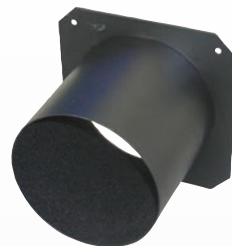

Special order items, please check for availability

Top Hats

Part No.	To Fit Fixture	Frame Size	Aperture Diameter	Snoot Length
PRX6TH3	S4, SL, Shakespeare, Selecon	6.25" x 6.25"	5"	3"
PRX7TH6	6" Leko, 6" Theatre Fresnel, 360Q	7.5" x 7.5"	6"	6"
PRX7TH3	6" Leko, 6" Theatre Fresnel, 360Q	7.5" x 7.5"	6"	3"
PRX7TH3S	S4 Zoom, S4 PAR, PARNel	7.5" x 7.5"	6.75"	3"
PRX10TH8	PAR64, 8" Theatre Fresnel	10" x 10"	8"	8"
PRX10TH3	PAR64, 8" Theatre Fresnel	10" x 10"	8"	3"
PRX12TH10	S4 10°, SL 10°	12" x 12"	10"	10"
PRX14TH12	S4 5°	14" x 14"	12"	12"