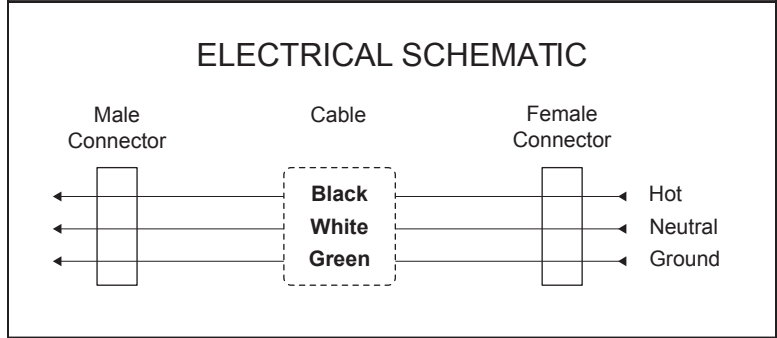

ELECTRICAL RATING

12 AWG with 5-20 connectors – 20A, 125 VAC, 2-Pole, 3-Wire
12 AWG with 5-15 connectors – 15A, 125 VAC, 2-Pole, 3-Wire
14 AWG with 5-15 connectors – 15A, 125 VAC, 2-Pole, 3-Wire
16 AWG with 5-15 connectors – 10A, 125 VAC, 2-Pole, 3-Wire