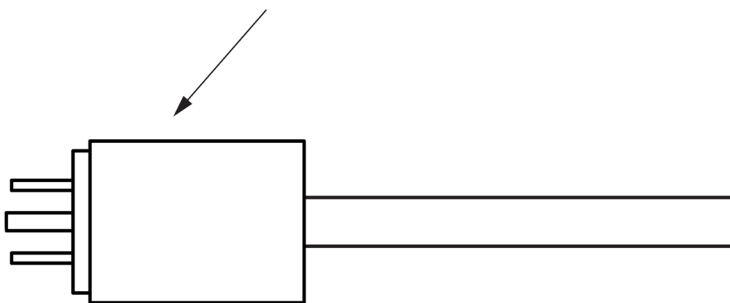

Connector Options—Male
Hubbell NEMA 5-15 15A Connector – All Black
Hubbell NEMA 5-20 20A Connector – All Black

Connector Options—Female
Hubbell NEMA 5-15 15A Connector – All Black
Hubbell NEMA 5-20 20A Connector – All Black