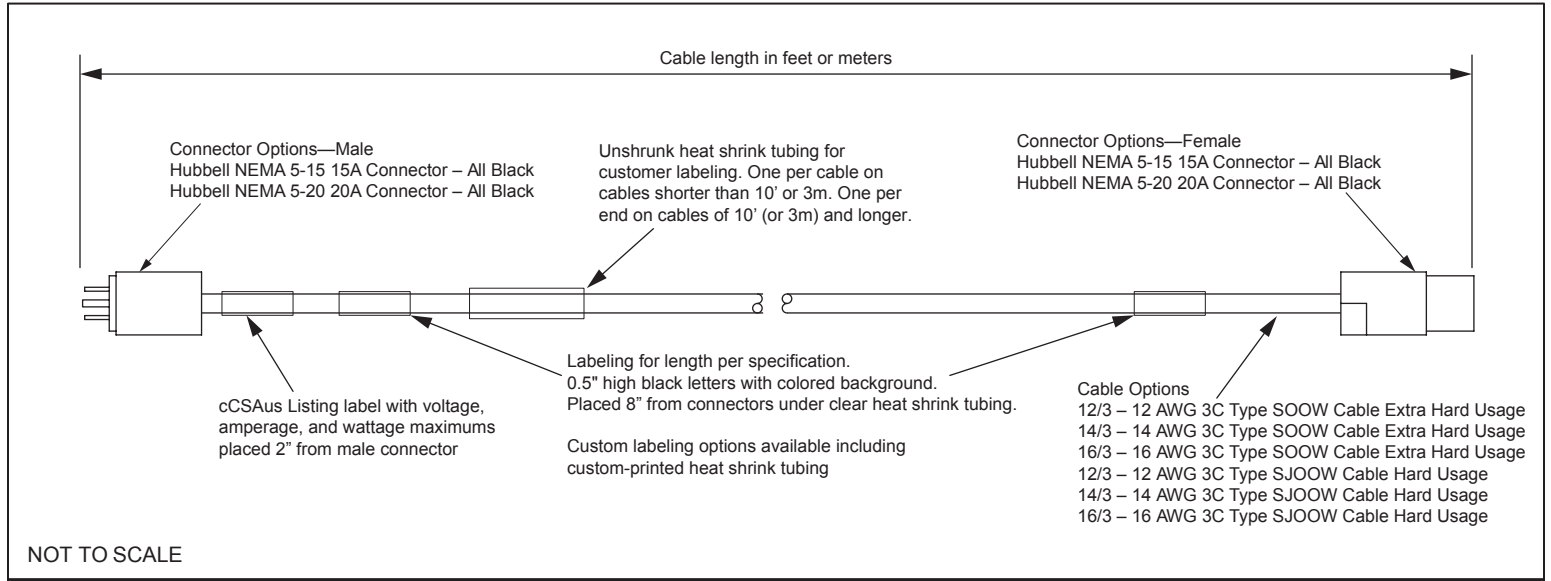

Example Code

Z   **SJO123**   **PBB**   **25**

Z Designates cable assembly

SO123	12/3 – 12 AWG 3C Type SOOW Cable Extra Hard Usage
SO143	14/3 – 14 AWG 3C Type SOOW Cable Extra Hard Usage
SO163	16/3 – 16 AWG 3C Type SOOW Cable Extra Hard Usage
SJO123	12/3 – 12 AWG 3C Type SJOOW Cable Hard Usage
SJO143	14/3 – 14 AWG 3C Type SJOOW Cable Hard Usage
SJO163	16/3 – 16 AWG 3C Type SJOOW Cable Hard Usage

White cable available by custom order

25	Length of cable in feet
25M	Length of cable in meters

Standard imperial lengths are 5', 10', 15', 20', 25', 50', 75', 100'.
Standard metric lengths are 1m, 3m, 5m, 10m, 20m, 30m, 40m, 50m, 60m.
Custom lengths readily available.

PBB	Hubbell NEMA 5-15 15A Connectors
520	Hubbell NEMA 5-20 20A Connectors