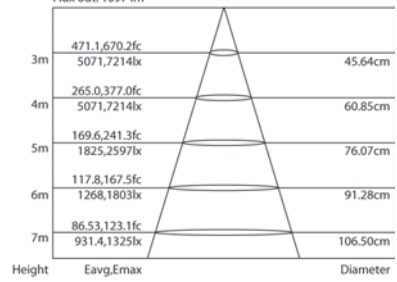

+1 201-896-8600

+86 10-8492-1587

+1 519-538-0888

SPECIFICATIONS

Part Number	NUR156130V2
DMX channels	10 or 21
Beam angle	11° – 58° (quick zoom)
Power supply	100-240 VAC, 50-60 Hz
Power consumption	110 Watt Max.
Cooling	Low noise regulated fan
Power connection	PowerCon in & thru
DMX connection	5-pin XLR in & thru
Dimensions (HxWxD)	12.8 x 10.2 x 9.2" [326 x 260 x 233 mm]
Shipping dimensions	12.4 x 10.4 x 14.7" [315 x 265 x 375 mm]
Weight	10.6 lb. [4.8 kg]
Shipping weight	15.44 lb. [7 kg]
Certification	CE, RoHS
IP rating	IP22
Included items	Power cable
Optional accessories	Top Hat, barndoor, W-DMX receiver card

Small Zoom
Flux out: 1097 lm

Wide Zoom
Flux out: 949.5 lm