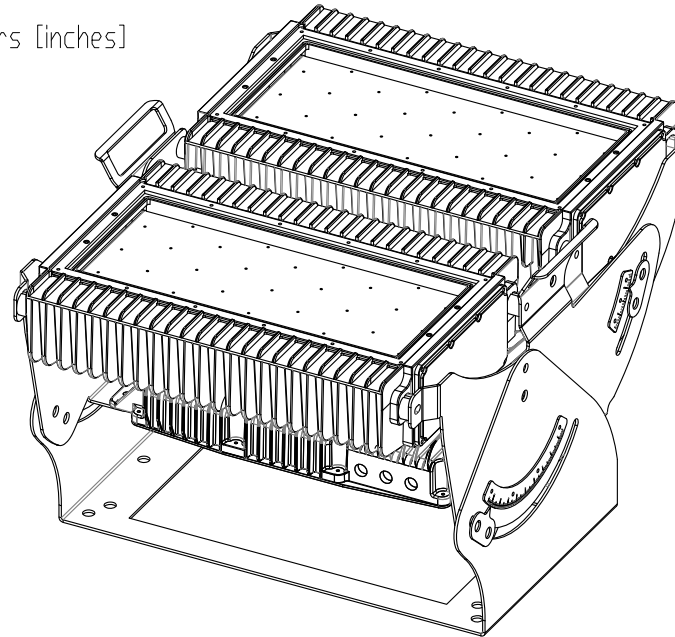

SECTION A-A  
Mounting holes

Dimensions in millimeters [inches]

527 Park Avenue  
San Fernando, CA 91340  
Tel: +1 818.899.8818  
Fax: +1 818.899.8813  
Email: [tmb-info@tmb.com](mailto:tmb-info@tmb.com)

**Solaris Flare IP HR Double Head Fixture**

Scale 1:8  
Dimensions in MM [IN]