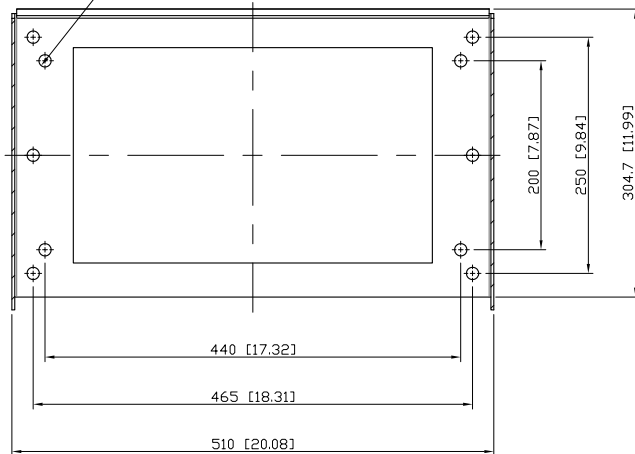

SECTION A-A  
Mounting holes

Dimensions in millimeters [inches]

527 Park Avenue  
San Fernando, CA 91340  
Tel: +1 818.899.8818  
Fax: +1 818.899.8813  
Email: [tmb-info@tmb.com](mailto:tmb-info@tmb.com)

**Solaris Flare IP HR Double Head Fixture**

Scale 1:8  
Dimensions in MM [IN]