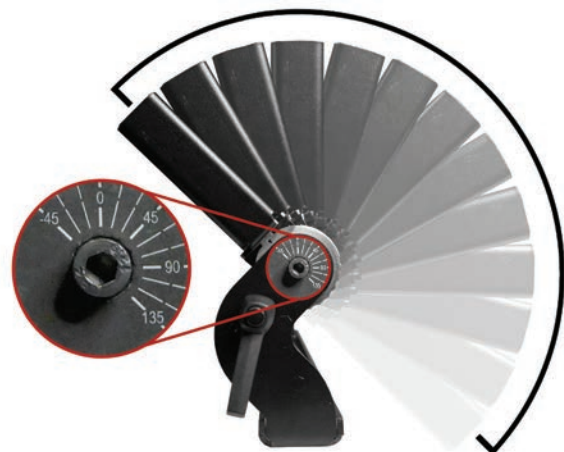

# SPECIFICATIONS

Light sources	108 CREE® XML LEDs (divided in to 12 pixels)
Beam Spread	36°
Colours	4- R, G, B, W
Average colour wavelength (manufacturer rated)	red: 625 nm
	green: 530 nm
	blue: 460 nm
	white: >5700K
Refresh rate	1200 Hz
Intensity control	16bit or 8bit
Control	DMX-512 + RDM
AC Power	100-277 VAC Universal Input, 50/60 Hz
Cooling	active cooling
Operating Temperature	-20°C - +40°C
DMX Channels	3-56 depending on control mode
DMX Connectors	In/Out - XLR5 F/M
Max. power draw	1400 W
Power Connectors	In- PowerCON 20A blue
Fixing	Adjustable yoke
Unit Dimensions (HxWxD)	6.9 x 39.3 x 4.7 in (17.5 x 99.8 x 12 cm) without yoke
Shipping Dimensions (HxWxD)	TBD
Unit Weight	24.3 lb (11 kg)
Shipping weight	TBD

## PreSet™ Yoke

Included with fixture

Automatically snaps to 15° increments from -45° to +135°

Can also be manually set to any angle in between

Patent Pending