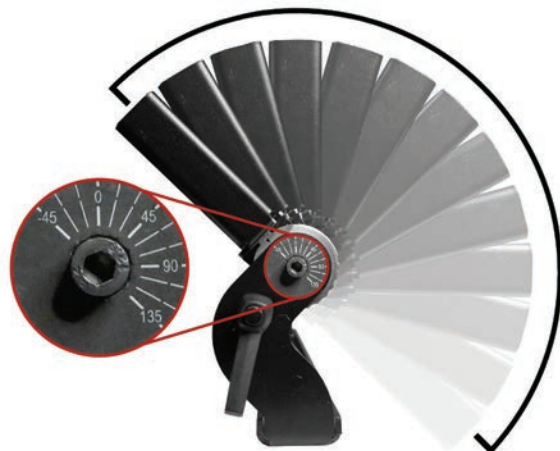

SPECIFICATIONS

Light sources	108 CREE® XML LEDs (divided in to 12 pixels)
Beam Spread	36°
Colors	4- R, G, B, W
Average color wavelength (manufacturer rated)	red: 625 nm
	green: 530 nm
	blue: 460 nm
	white: >5700K
Refresh rate	1200 Hz
Intensity control	16bit or 8bit
Control	DMX-512 + RDM
AC Power	100-277 VAC Universal Input, 50/60 Hz
Cooling	active cooling
Operating Temperature	-20°C - +40°C
DMX Channels	3-56 depending on control mode
DMX Connectors	In/Out - XLR5 F/M
Max. power draw	1400 W
Power Connectors	In- PowerCON 20A blue
Fixing	Adjustable yoke
Unit Dimensions (HxWxD)	6.9 x 39.3 x 4.7 in (17.5 x 99.8 x 12 cm) without yoke
Shipping Dimensions (HxWxD)	TBD
Unit Weight	24.3 lb (11 kg)
Shipping weight	TBD

Specifications and features are subject to change without notice.

PreSet™ Yoke

Included with fixture

Automatically snaps to 15° increments from -45° to +135°

Can also be manually set to any angle in between

Patent Pending