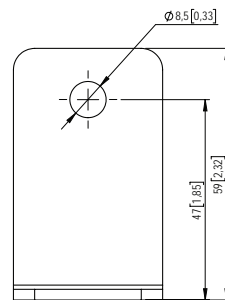

+44 (0)20-8574-9700

+1 201-896-8600

+86 10-8492-1587

+1 519-538-0888

SPECIFICATIONS

	50 cm	100 cm
Light sources	18 CREE® LEDs (divided in to 6 pixels)	36 CREE® LEDs (divided in to 12 pixels)
Beam Spread	36°	
Colours	4- R, G, B, W	
Average colour wavelength (manufacturer rated)	Red: 625 nm, Green: 530 nm, Blue: 460 nm, White: >5700K	
Refresh rate	1200 Hz	
Intensity control	16-bit or 8-bit	
Control	RDM, DMX-512, Demo, Manual Mode. Light output and fan controlling modes - Turbo (full output), Quiet (theatre mode), Compatible (matches regular Flare);	
AC power	100-240 VAC Universal Input, 50-60 Hz	
Fuse	2A 250V slow-blow (5x20mm)	4A 250V slow-blow (5x20mm)
Cooling	Air cooling + fan	
Operating temperature	-4 °F - +104 °F [-20 °C - +40 °C]	
DMX channels	3-32 depending on control mode	3-56 depending on control mode
DMX connectors	Input 5-pin XLR male, Thru 5-pin XLR female	
DMX pin configuration	pin 1 shield, pin 2 (data-), pin 3 (data+), pin 4 n/a, pin 5 n/a	
Max. power draw	200 W	400 W
Power Connectors	Input PowerCON 20A blue	
Fixing	Adjustable yoke	
Unit Dimensions (LxWxH)	498 x 41 x 201 mm	998 x 41 x 201 mm
Shipping Dimensions (LxWxH)	TBD	TBD
Unit Weight	TBD	TBD
Shipping weight	TBD	TBD

Dimensions in mm [Inch]

ACCESSORIES Dimensions in mm [Inch]

Rayzr Joining Adapter

Maximum vertical length for joined Rayzrs is 5 meters

Unit Weight: 0.2 kg [0.44 lb]

Rayzr Hanging Adapter

Unit Weight: 0.26 kg [0.57 lb]

Rayzr Attachable Feet

Left

Right

Unit Weight: 0.4 kg [0.88 lb.] per set

Rayzr Scenery Mount

Unit Weight: 0.05 kg [0.11 lb]