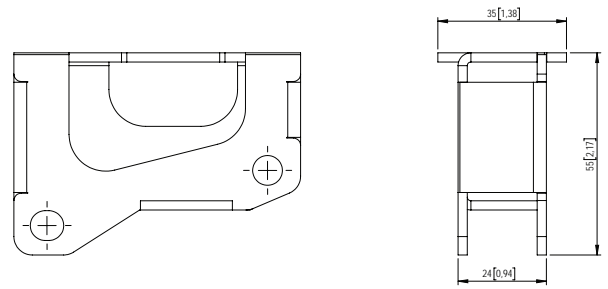

+44 (0)20-8574-9700

+1 201-896-8600

+86 10-8492-1587

+1 519-538-0888

SPECIFICATIONS

	50 cm	100 cm
Light sources	18 CREE® LEDs (divided in to 6 pixels)	36 CREE® LEDs (divided in to 12 pixels)
Beam Spread	36°	
Colours	4- R, G, B, W	
Average colour wavelength (manufacturer rated)	Red: 625 nm, Green: 530 nm, Blue: 460 nm, White: >5700K	
Refresh rate	1200 Hz	
Intensity control	16-bit or 8-bit	
Control	RDM, DMX-512, Demo, Manual Mode. Light output and fan controlling modes - Turbo (full output), Quiet (theatre mode), Compatible (matches regular Flare);	
AC power	100-240 VAC Universal Input, 50-60 Hz	
Fuse	2A 250V slow-blow (5x20mm)	4A 250V slow-blow (5x20mm)
Cooling	Air cooling + fan	
Operating temperature	-4 °F - +104 °F [-20 °C - +40 °C]	
DMX channels	3-32 depending on control mode	3-56 depending on control mode
DMX connectors	Input 5-pin XLR male, Thru 5-pin XLR female	
DMX pin configuration	pin 1 shield, pin 2 (data-), pin 3 (data+), pin 4 n/a, pin 5 n/a	
Max. power draw	200 W	400 W
Power Connectors	Input PowerCON 20A blue	
Fixing	Adjustable yoke	
Unit Dimensions (LxWxH)	498 x 41 x 201 mm	998 x 41 x 201 mm
Shipping Dimensions (LxWxH)	TBD	TBD
Unit Weight	TBD	TBD
Shipping weight	TBD	TBD

Dimensions in mm [Inch]

ACCESSORIES Dimensions in mm [Inch]

Rayzr Joining Adapter

Maximum vertical length for joined Rayzrs is 5 meters

Unit Weight: 0.2 kg [0.44 lb]

Rayzr Hanging Adapter

Unit Weight: 0.26 kg [0.57 lb]