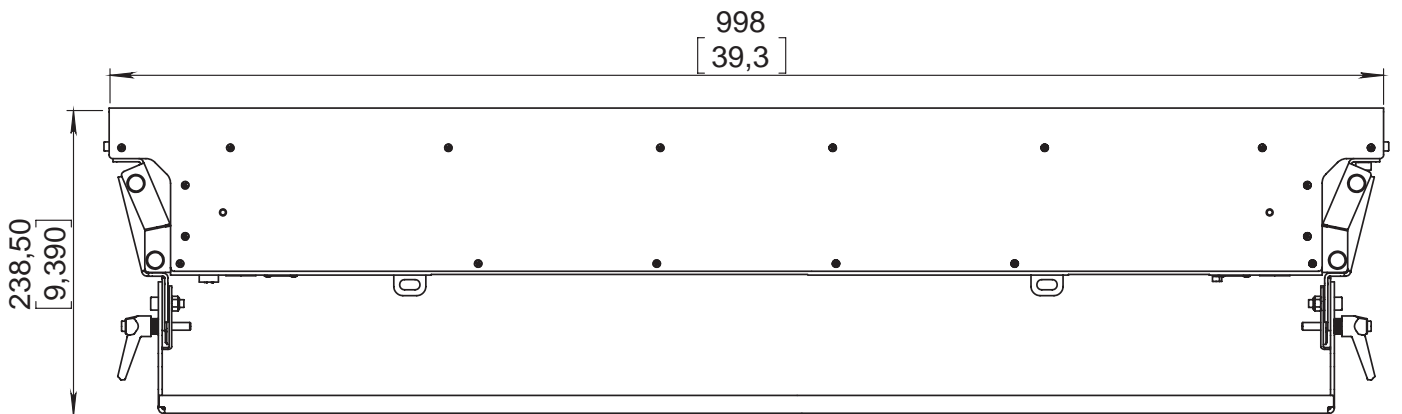

+44 (0)20-8574-9700

+1 201-896-8600

+86 10-8492-1587

+1 519-538-0888

SPECIFICATIONS

	50 cm	100 cm
Light sources	18 CREE® LEDs (divided in to 6 pixels)	36 CREE® LEDs (divided in to 12 pixels)
Beam Spread	36°	
Colours	4- R, G, B, W	
Average colour wavelength (manufacturer rated)	Red: 625 nm, Green: 530 nm, Blue: 460 nm, White: >5700K	
Refresh rate	1200 Hz	
Intensity control	16-bit or 8-bit	
Control	RDM, DMX-512, Demo, Manual Mode. Light output and fan controlling modes - Turbo (full output), Quiet (theatre mode), Compatible (matches regular Flare);	
AC power	100-240 VAC Universal Input, 50-60 Hz	
Fuse	2A 250V slow-blow (5x20mm)	4A 250V slow-blow (5x20mm)
Cooling	Air cooling + fan	
Operating temperature	-4 °F - +104 °F [-20 °C - +40 °C]	
DMX channels	3-32 depending on control mode	3-56 depending on control mode
DMX connectors	Input 5-pin XLR male, Thru 5-pin XLR female	
DMX pin configuration	pin 1 shield, pin 2 (data-), pin 3 (data+), pin 4 n/a, pin 5 n/a	
Max. power draw	200 W	400 W
Power Connectors	Input PowerCON 20A blue	
Fixing	Adjustable yoke	
Unit Dimensions (LxWxH)	498 x 41 x 201 mm	998 x 41 x 201 mm
Shipping Dimensions (LxWxH)	TBD	TBD
Unit Weight	TBD	TBD
Shipping weight	TBD	TBD

Specifications and features are subject to change without notice.

PreSet™ Yoke Included with fixture

Automatically snaps to 15° increments from -45° to +135°
Can also be manually set to any angle in between

Dimensions in mm [Inch]

ACCESSORIES Dimensions in mm [Inch]

Rayzr Joining Adapter

Maximum vertical length for joined Rayzrs is 5 meters

Unit Weight: 0.2 kg [0.44 lb]

Rayzr Hanging Adapter

Unit Weight: 0.26 kg [0.57 lb]