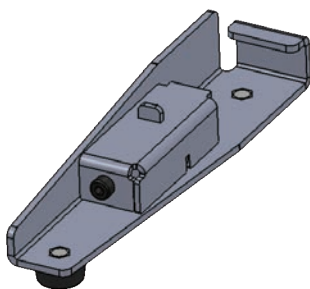

Specifications and features are subject to change without notice.

PreSet™ Yoke Included with fixture

Automatically snaps to 15° increments from -45° to +135°
Can also be manually set to any angle in between

Dimensions in mm [Inch]

ACCESSORIES Dimensions in mm [Inch]

Rayzr Joining Adapter

Maximum vertical length for joined Rayzrs is 5 meters

Unit Weight: 0.2 kg [0.44 lb]

Rayzr Hanging Adapter

Unit Weight: 0.26 kg [0.57 lb]

Rayzr Attachable Feet

Left

Right

Unit Weight: 0.4 kg [0.88 lb.] per set

Rayzr Scenery Mount

Unit Weight: 0.05 kg [0.11 lb]