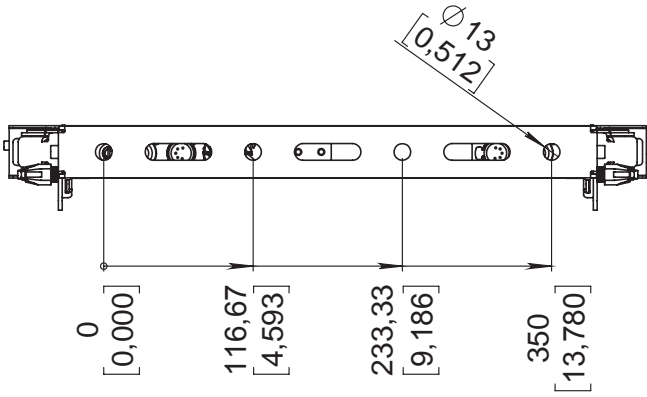

+44 (0)20-8574-9700

+1 201-896-8600

+86 10-8492-1587

+1 519-538-0888

SPECIFICATIONS

	50 cm	100 cm
Light sources	18 CREE® LEDs (divided in to 6 pixels)	36 CREE® LEDs (divided in to 12 pixels)
Beam Spread	36°	
Colours	4- R, G, B, W	
Average colour wavelength (manufacturer rated)	Red: 625 nm, Green: 530 nm, Blue: 460 nm, White: >5700K	
Refresh rate	1200 Hz	
Intensity control	16-bit or 8-bit	
Control	RDM, DMX-512, Demo, Manual Mode. Light output and fan controlling modes - Turbo (full output), Quiet (theatre mode), Compatible (matches regular Flare);	
AC power	100-240 VAC Universal Input, 50-60 Hz	
Fuse	2A 250V slow-blow (5x20mm)	4A 250V slow-blow (5x20mm)
Cooling	Air cooling + fan	
Operating temperature	-4 °F - +104 °F [-20 °C - +40 °C]	
DMX channels	3-32 depending on control mode	3-56 depending on control mode
DMX connectors	Input 5-pin XLR male, Thru 5-pin XLR female	
DMX pin configuration	pin 1 shield, pin 2 (data-), pin 3 (data+), pin 4 n/a, pin 5 n/a	
Max. power draw	200 W	400 W
Power Connectors	Input PowerCON 20A blue	
Fixing	Adjustable yoke	
Unit Dimensions (LxWxH)	498 x 41 x 201 mm	998 x 41 x 201 mm
Shipping Dimensions (LxWxH)	TBD	TBD
Unit Weight	TBD	TBD
Shipping weight	TBD	TBD

Dimensions in mm [Inch]

ACCESSORIES Dimensions in mm [Inch]

Rayzr Joining Adapter

Maximum vertical length for joined Rayzrs is 5 meters

Unit Weight: 0.2 kg [0.44 lb]

Rayzr Hanging Adapter

Unit Weight: 0.26 kg [0.57 lb]