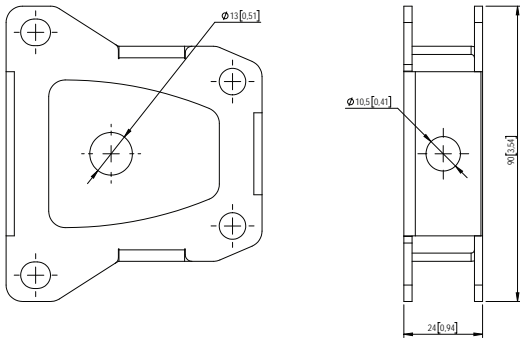

+44 (0)20-8574-9700

+1 201-896-8600

+86 10-8492-1587

+1 519-538-0888

SPECIFICATIONS

	50 cm	100 cm
Light sources	18 CREE® LEDs (divided in to 6 pixels)	36 CREE® LEDs (divided in to 12 pixels)
Beam Spread	36°	
Colours	4- R, G, B, W	
Average colour wavelength (manufacturer rated)	Red: 625 nm, Green: 530 nm, Blue: 460 nm, White: >5700K	
Refresh rate	1200 Hz	
Intensity control	16-bit or 8-bit	
Control	RDM, DMX-512, Demo, Manual Mode. Light output and fan controlling modes - Turbo (full output), Quiet (theatre mode), Compatible (matches regular Flare);	
AC power	100-240 VAC Universal Input, 50-60 Hz	
Fuse	2A 250V slow-blow (5x20mm)	4A 250V slow-blow (5x20mm)
Cooling	Air cooling + fan	
Operating temperature	-4 °F - +104 °F [-20 °C - +40 °C]	
DMX channels	3-32 depending on control mode	3-56 depending on control mode
DMX connectors	Input 5-pin XLR male, Thru 5-pin XLR female	
DMX pin configuration	pin 1 shield, pin 2 (data-), pin 3 (data+), pin 4 n/a, pin 5 n/a	
Max. power draw	200 W	400 W
Power Connectors	Input PowerCON 20A blue	
Fixing	Adjustable yoke	
Unit Dimensions (LxWxH)	498 x 41 x 201 mm	998 x 41 x 201 mm
Shipping Dimensions (LxWxH)	TBD	TBD
Unit Weight	TBD	TBD
Shipping weight	TBD	TBD

Specifications and features are subject to change without notice.

PreSet™ Yoke Included with fixture

Automatically snaps to 15° increments from -45° to +135°
Can also be manually set to any angle in between

Dimensions in mm [Inch]

ACCESSORIES Dimensions in mm [Inch]

Rayzr Joining Adapter

Maximum vertical length for joined Rayzrs is 5 meters

Unit Weight: 0.2 kg [0.44 lb]

Rayzr Hanging Adapter

Unit Weight: 0.26 kg [0.57 lb]