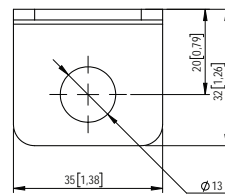

+44 (0)20-8574-9700

+1 201-896-8600

+86 10-8492-1587

+1 519-538-0888

SPECIFICATIONS

	50 cm	100 cm
Light sources	18 CREE® LEDs (divided in to 6 pixels)	36 CREE® LEDs (divided in to 12 pixels)
Beam Spread	36°	
Colours	4- R, G, B, W	
Average colour wavelength (manufacturer rated)	Red: 625 nm, Green: 530 nm, Blue: 460 nm, White: >5700K	
Refresh rate	1200 Hz	
Intensity control	16-bit or 8-bit	
Control	RDM, DMX-512, Demo, Manual Mode. Light output and fan controlling modes - Turbo (full output), Quiet (theatre mode), Compatible (matches regular Flare);	
AC power	100-240 VAC Universal Input, 50-60 Hz	
Fuse	2A 250V slow-blow (5x20mm)	4A 250V slow-blow (5x20mm)
Cooling	Air cooling + fan	
Operating temperature	-4 °F - +104 °F [-20 °C - +40 °C]	
DMX channels	3-32 depending on control mode	3-56 depending on control mode
DMX connectors	Input 5-pin XLR male, Thru 5-pin XLR female	
DMX pin configuration	pin 1 shield, pin 2 (data-), pin 3 (data+), pin 4 n/a, pin 5 n/a	
Max. power draw	200 W	400 W
Power Connectors	Input PowerCON 20A blue	
Fixing	Adjustable yoke	
Unit Dimensions (LxWxH)	498 x 41 x 201 mm	998 x 41 x 201 mm
Shipping Dimensions (LxWxH)	TBD	TBD
Unit Weight	TBD	TBD
Shipping weight	TBD	TBD

Dimensions in mm [Inch]

ACCESSORIES Dimensions in mm [Inch]

Rayzr Joining Adapter

Maximum vertical length for joined Rayzrs is 5 meters

Unit Weight: 0.2 kg [0.44 lb]

Rayzr Hanging Adapter

Unit Weight: 0.26 kg [0.57 lb]

Rayzr Attachable Feet

Left

Right

Unit Weight: 0.4 kg [0.88 lb.] per set

Rayzr Scenery Mount

Unit Weight: 0.05 kg [0.11 lb]