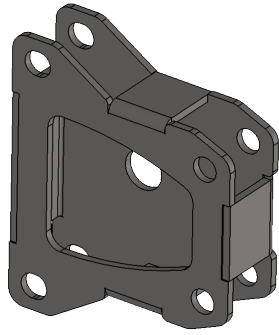

FLARE RZ Q⁺ Rayzr

World famous Flare features and performance in a razor-thin format!

Featuring Q⁺ Technology.

Powered By

- Famous Flare brightness, colours, control
- Preset Yoke™ included! Innovative indexing function, adjustable in 15-degree increments
- Flexible mounting/joining options available for scenery, truss, pipe, and floor. Vertically hang coupled units up to 5m in total length!
- “Theatre” (effectively silent) and “Turbo” (super-bright) modes
- Available in 50 and 100cm lengths

Specifications and features are subject to change without notice.

PreSet™ Yoke Included with fixture

Automatically snaps to 15° increments from -45° to +135°
Can also be manually set to any angle in between

Dimensions in mm [Inch]

ACCESSORIES Dimensions in mm [Inch]

Rayzr Joining Adapter

Maximum vertical length for joined Rayzrs is 5 meters

Unit Weight: 0.2 kg [0.44 lb]

Rayzr Hanging Adapter

Unit Weight: 0.26 kg [0.57 lb]

Rayzr Attachable Feet

Left

Right

Unit Weight: 0.4 kg [0.88 lb.] per set

Rayzr Scenery Mount

Unit Weight: 0.05 kg [0.11 lb]