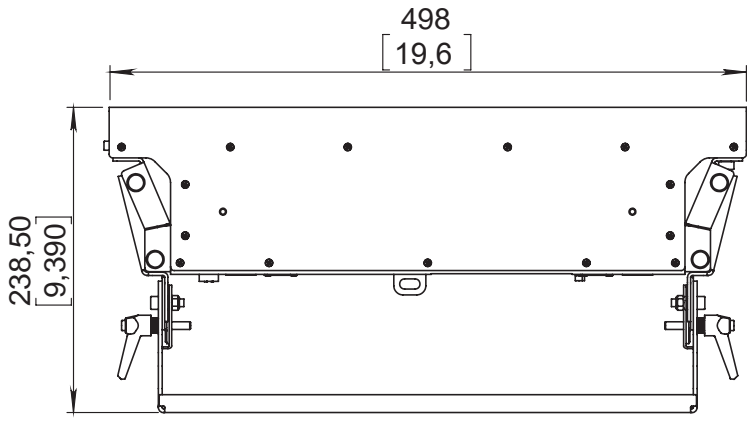

+44 (0)20-8574-9700

+1 201-896-8600

+86 10-8492-1587

+1 519-538-0888

SPECIFICATIONS

	50 cm	100 cm
Light sources	18 CREE® LEDs (divided in to 6 pixels)	36 CREE® LEDs (divided in to 12 pixels)
Beam Spread	36°	
Colours	4- R, G, B, W	
Average colour wavelength (manufacturer rated)	Red: 625 nm, Green: 530 nm, Blue: 460 nm, White: >5700K	
Refresh rate	1200 Hz	
Intensity control	16-bit or 8-bit	
Control	RDM, DMX-512, Demo, Manual Mode. Light output and fan controlling modes - Turbo (full output), Quiet (theatre mode), Compatible (matches regular Flare);	
AC power	100-240 VAC Universal Input, 50-60 Hz	
Fuse	2A 250V slow-blow (5x20mm)	4A 250V slow-blow (5x20mm)
Cooling	Air cooling + fan	
Operating temperature	-4 °F - +104 °F [-20 °C - +40 °C]	
DMX channels	3-32 depending on control mode	3-56 depending on control mode
DMX connectors	Input 5-pin XLR male, Thru 5-pin XLR female	
DMX pin configuration	pin 1 shield, pin 2 (data-), pin 3 (data+), pin 4 n/a, pin 5 n/a	
Max. power draw	200 W	400 W
Power Connectors	Input PowerCON 20A blue	
Fixing	Adjustable yoke	
Unit Dimensions (LxWxH)	498 x 41 x 201 mm	998 x 41 x 201 mm
Shipping Dimensions (LxWxH)	TBD	TBD
Unit Weight	TBD	TBD
Shipping weight	TBD	TBD

Specifications and features are subject to change without notice.

PreSet™ Yoke Included with fixture

Automatically snaps to 15° increments from -45° to +135°
Can also be manually set to any angle in between

Dimensions in mm [Inch]

ACCESSORIES Dimensions in mm [Inch]

Rayzr Joining Adapter

Maximum vertical length for joined Rayzrs is 5 meters

Unit Weight: 0.2 kg [0.44 lb]

Rayzr Hanging Adapter

Unit Weight: 0.26 kg [0.57 lb]