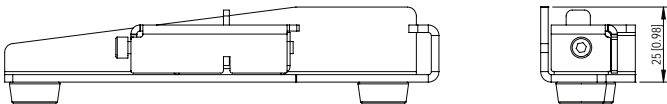

Rayzr Attachable Feet

Left