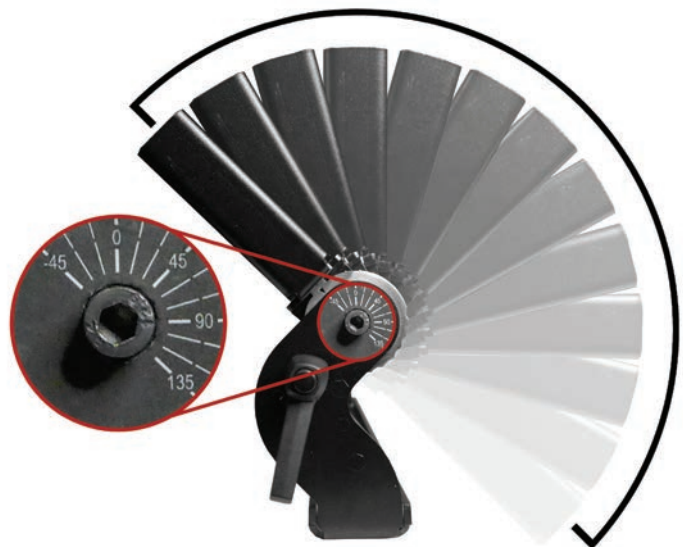

FLARE RZ Q⁺ Rayzr

World famous Flare features and performance in a razor-thin format!

Featuring Q⁺ Technology.

Powered By

- Famous Flare brightness, colours, control
- Preset Yoke™ included! Innovative indexing function, adjustable in 15-degree increments
- Flexible mounting/joining options available for scenery, truss, pipe, and floor. Vertically hang coupled units up to 5m in total length!
- “Theatre” (effectively silent) and “Turbo” (super-bright) modes
- Available in 50 and 100cm lengths

+44 (0)20-8574-9700

+1 201-896-8600

+86 10-8492-1587

+1 519-538-0888

SPECIFICATIONS

	50 cm	100 cm
Light sources	18 CREE® LEDs (divided in to 6 pixels)	36 CREE® LEDs (divided in to 12 pixels)
Beam Spread	36°	
Colours	4- R, G, B, W	
Average colour wavelength (manufacturer rated)	Red: 625 nm, Green: 530 nm, Blue: 460 nm, White: >5700K	
Refresh rate	1200 Hz	
Intensity control	16-bit or 8-bit	
Control	RDM, DMX-512, Demo, Manual Mode. Light output and fan controlling modes - Turbo (full output), Quiet (theatre mode), Compatible (matches regular Flare);	
AC power	100-240 VAC Universal Input, 50-60 Hz	
Fuse	2A 250V slow-blow (5x20mm)	4A 250V slow-blow (5x20mm)
Cooling	Air cooling + fan	
Operating temperature	-4 °F - +104 °F [-20 °C - +40 °C]	
DMX channels	3-32 depending on control mode	3-56 depending on control mode
DMX connectors	Input 5-pin XLR male, Thru 5-pin XLR female	
DMX pin configuration	pin 1 shield, pin 2 (data-), pin 3 (data+), pin 4 n/a, pin 5 n/a	
Max. power draw	200 W	400 W
Power Connectors	Input PowerCON 20A blue	
Fixing	Adjustable yoke	
Unit Dimensions (LxWxH)	498 x 41 x 201 mm	998 x 41 x 201 mm
Shipping Dimensions (LxWxH)	TBD	TBD
Unit Weight	TBD	TBD
Shipping weight	TBD	TBD

Specifications and features are subject to change without notice.

PreSet™ Yoke Included with fixture

Automatically snaps to 15° increments from -45° to +135°
Can also be manually set to any angle in between