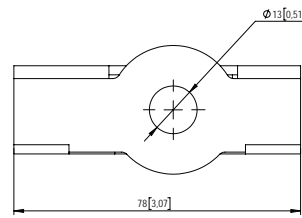

+44 (0)20-8574-9700

+1 201-896-8600

+86 10-8492-1587

+1 519-538-0888

SPECIFICATIONS

	50 cm	100 cm
Light sources	18 CREE® LEDs (divided in to 6 pixels)	36 CREE® LEDs (divided in to 12 pixels)
Beam Spread	36°	
Colours	4- R, G, B, W	
Average colour wavelength (manufacturer rated)	Red: 625 nm, Green: 530 nm, Blue: 460 nm, White: >5700K	
Refresh rate	1200 Hz	
Intensity control	16-bit or 8-bit	
Control	RDM, DMX-512, Demo, Manual Mode. Light output and fan controlling modes - Turbo (full output), Quiet (theatre mode), Compatible (matches regular Flare);	
AC power	100-240 VAC Universal Input, 50-60 Hz	
Fuse	2A 250V slow-blow (5x20mm)	4A 250V slow-blow (5x20mm)
Cooling	Air cooling + fan	
Operating temperature	-4 °F - +104 °F [-20 °C - +40 °C]	
DMX channels	3-32 depending on control mode	3-56 depending on control mode
DMX connectors	Input 5-pin XLR male, Thru 5-pin XLR female	
DMX pin configuration	pin 1 shield, pin 2 (data-), pin 3 (data+), pin 4 n/a, pin 5 n/a	
Max. power draw	200 W	400 W
Power Connectors	Input PowerCON 20A blue	
Fixing	Adjustable yoke	
Unit Dimensions (LxWxH)	498 x 41 x 201 mm	998 x 41 x 201 mm
Shipping Dimensions (LxWxH)	TBD	TBD
Unit Weight	TBD	TBD
Shipping weight	TBD	TBD

Dimensions in mm [Inch]

ACCESSORIES Dimensions in mm [Inch]

Rayzr Joining Adapter

Maximum vertical length for joined Rayzrs is 5 meters

Unit Weight: 0.2 kg [0.44 lb]

Rayzr Hanging Adapter

Unit Weight: 0.26 kg [0.57 lb]