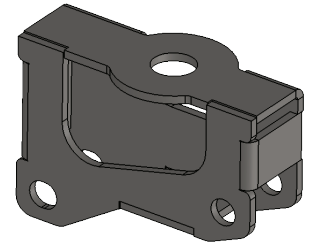

Specifications and features are subject to change without notice.

PreSet™ Yoke Included with fixture

Automatically snaps to 15° increments from -45° to +135°
Can also be manually set to any angle in between

Dimensions in mm [Inch]

ACCESSORIES Dimensions in mm [Inch]

Rayzr Joining Adapter

Maximum vertical length for joined Rayzrs is 5 meters

Unit Weight: 0.2 kg [0.44 lb]

Rayzr Hanging Adapter

Unit Weight: 0.26 kg [0.57 lb]

Rayzr Attachable Feet

Left

Right

Unit Weight: 0.4 kg [0.88 lb.] per set

Rayzr Scenery Mount

Unit Weight: 0.05 kg [0.11 lb]