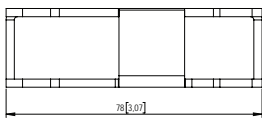

Specifications and features are subject to change without notice.

PreSet™ Yoke Included with fixture

Automatically snaps to 15° increments from -45° to +135°
Can also be manually set to any angle in between

Dimensions in mm [Inch]

ACCESSORIES Dimensions in mm [Inch]

Rayzr Joining Adapter

Maximum vertical length for joined Rayzrs is 5 meters

Unit Weight: 0.2 kg [0.44 lb]

Rayzr Hanging Adapter

Unit Weight: 0.26 kg [0.57 lb]