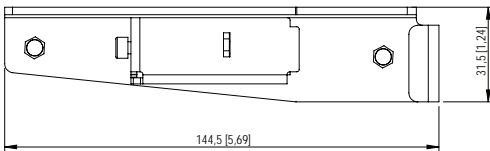

Rayzr Attachable Feet

Left