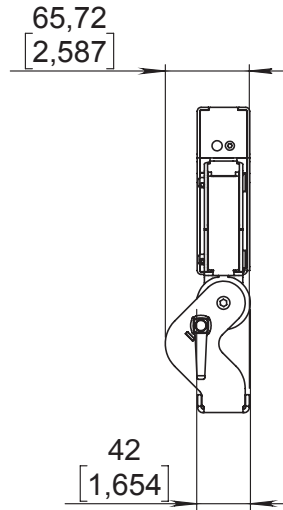

+44 (0)20-8574-9700

+1 201-896-8600

+86 10-8492-1587

+1 519-538-0888

SPECIFICATIONS

	50 cm	100 cm
Light sources	18 CREE® LEDs (divided in to 6 pixels)	36 CREE® LEDs (divided in to 12 pixels)
Beam Spread	36°	
Colours	4- R, G, B, W	
Average colour wavelength (manufacturer rated)	Red: 625 nm, Green: 530 nm, Blue: 460 nm, White: >5700K	
Refresh rate	1200 Hz	
Intensity control	16-bit or 8-bit	
Control	RDM, DMX-512, Demo, Manual Mode. Light output and fan controlling modes - Turbo (full output), Quiet (theatre mode), Compatible (matches regular Flare);	
AC power	100-240 VAC Universal Input, 50-60 Hz	
Fuse	2A 250V slow-blow (5x20mm)	4A 250V slow-blow (5x20mm)
Cooling	Air cooling + fan	
Operating temperature	-4 °F - +104 °F [-20 °C - +40 °C]	
DMX channels	3-32 depending on control mode	3-56 depending on control mode
DMX connectors	Input 5-pin XLR male, Thru 5-pin XLR female	
DMX pin configuration	pin 1 shield, pin 2 (data-), pin 3 (data+), pin 4 n/a, pin 5 n/a	
Max. power draw	200 W	400 W
Power Connectors	Input PowerCON 20A blue	
Fixing	Adjustable yoke	
Unit Dimensions (LxWxH)	498 x 41 x 201 mm	998 x 41 x 201 mm
Shipping Dimensions (LxWxH)	TBD	TBD
Unit Weight	TBD	TBD
Shipping weight	TBD	TBD

Dimensions in mm [Inch]

ACCESSORIES Dimensions in mm [Inch]

Rayzr Joining Adapter

Maximum vertical length for joined Rayzrs is 5 meters

Unit Weight: 0.2 kg [0.44 lb]

Rayzr Hanging Adapter

Unit Weight: 0.26 kg [0.57 lb]