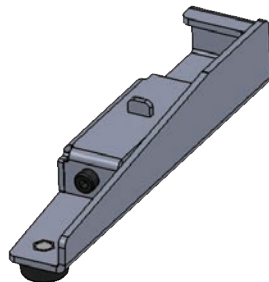

Right

Unit Weight: 0.4 kg [0.88 lb.] per set