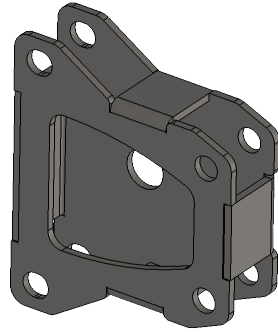

+44 (0)20-8574-9700

+1 201-896-8600

+86 10-8492-1587

+1 519-538-0888

SPECIFICATIONS

	50 cm	100 cm
Light sources	18 CREE® LEDs (divided in to 6 pixels)	36 CREE® LEDs (divided in to 12 pixels)
Beam Spread	36°	
Colors	4- R, G, B, W	
Average color wavelength (manufacturer rated)	Red: 625 nm, Green: 530 nm, Blue: 460 nm, White: >5700K	
Refresh rate	1200 Hz	
Intensity control	16-bit or 8-bit	
Control	RDM, DMX-512, Demo, Manual Mode. Light output and fan controlling modes - Turbo (full output), Quiet (theatre mode), Compatible (matches regular Flare);	
AC power	100-240 VAC Universal Input, 50-60 Hz	
Fuse	2A 250V slow-blow (5x20mm)	4A 250V slow-blow (5x20mm)
Cooling	Air cooling + fan	
Operating temperature	-4 °F - +104 °F [-20 °C - +40 °C]	
DMX channels	3-32 depending on control mode	3-56 depending on control mode
DMX connectors	Input 5-pin XLR male, Thru 5-pin XLR female	
DMX pin configuration	pin 1 shield, pin 2 (data-), pin 3 (data+), pin 4 n/a, pin 5 n/a	
Max. power draw	200 W	400 W
Power Connectors	Input PowerCON 20A blue	
Fixing	Adjustable yoke	
Unit Dimensions (LxWxH)	498 x 41 x 201 mm	998 x 41 x 201 mm
Shipping Dimensions (LxWxH)	TBD	TBD
Unit Weight	TBD	TBD
Shipping weight	TBD	TBD

Specifications and features are subject to change without notice.

PreSet™ Yoke Included with fixture

Automatically snaps to 15° increments from -45° to +135°
Can also be manually set to any angle in between

Dimensions in mm [Inch]

ACCESSORIES Dimensions in mm [Inch]

Rayzr Joining Adapter

Maximum vertical length for joined Rayzrs is 5 meters

Unit Weight: 0.2 kg [0.44 lb]

Rayzr Hanging Adapter

Unit Weight: 0.26 kg [0.57 lb]