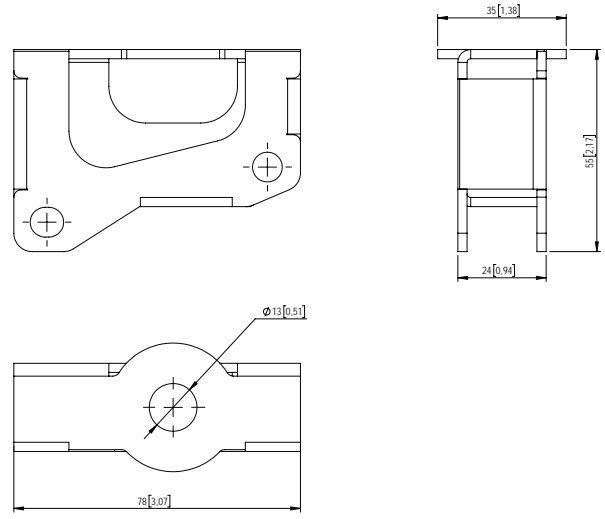

+44 (0)20-8574-9700

+1 201-896-8600

+86 10-8492-1587

+1 519-538-0888

SPECIFICATIONS

	50 cm	100 cm
Light sources	18 CREE® LEDs (divided in to 6 pixels)	36 CREE® LEDs (divided in to 12 pixels)
Beam Spread	36°	
Colors	4- R, G, B, W	
Average color wavelength (manufacturer rated)	Red: 625 nm, Green: 530 nm, Blue: 460 nm, White: >5700K	
Refresh rate	1200 Hz	
Intensity control	16-bit or 8-bit	
Control	RDM, DMX-512, Demo, Manual Mode. Light output and fan controlling modes - Turbo (full output), Quiet (theatre mode), Compatible (matches regular Flare);	
AC power	100-240 VAC Universal Input, 50-60 Hz	
Fuse	2A 250V slow-blow (5x20mm)	4A 250V slow-blow (5x20mm)
Cooling	Air cooling + fan	
Operating temperature	-4 °F - +104 °F [-20 °C - +40 °C]	
DMX channels	3-32 depending on control mode	3-56 depending on control mode
DMX connectors	Input 5-pin XLR male, Thru 5-pin XLR female	
DMX pin configuration	pin 1 shield, pin 2 (data-), pin 3 (data+), pin 4 n/a, pin 5 n/a	
Max. power draw	200 W	400 W
Power Connectors	Input PowerCON 20A blue	
Fixing	Adjustable yoke	
Unit Dimensions (LxWxH)	498 x 41 x 201 mm	998 x 41 x 201 mm
Shipping Dimensions (LxWxH)	TBD	TBD
Unit Weight	TBD	TBD
Shipping weight	TBD	TBD

Specifications and features are subject to change without notice.

PreSet™ Yoke Included with fixture

Automatically snaps to 15° increments from -45° to +135°
Can also be manually set to any angle in between

Dimensions in mm [Inch]

ACCESSORIES Dimensions in mm [Inch]

Rayzr Joining Adapter

Maximum vertical length for joined Rayzrs is 5 meters

Unit Weight: 0.2 kg [0.44 lb]

Rayzr Hanging Adapter

Unit Weight: 0.26 kg [0.57 lb]