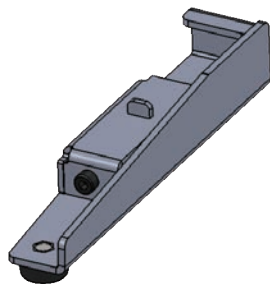

Right

Unit Weight: 0.4 kg [0.88 lb.] per set