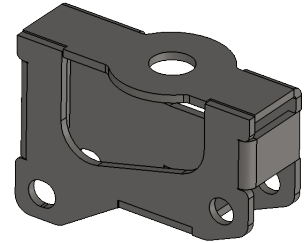

Specifications and features are subject to change without notice.

PreSet™ Yoke Included with fixture

Automatically snaps to 15° increments from -45° to +135°
Can also be manually set to any angle in between

Dimensions in mm [Inch]

ACCESSORIES Dimensions in mm [Inch]

Rayzr Joining Adapter

Maximum vertical length for joined Rayzrs is 5 meters

Unit Weight: 0.2 kg [0.44 lb]

Rayzr Hanging Adapter

Unit Weight: 0.26 kg [0.57 lb]

Rayzr Attachable Feet

Left

Right

Unit Weight: 0.4 kg [0.88 lb.] per set

Rayzr Scenery Mount

Unit Weight: 0.05 kg [0.11 lb]