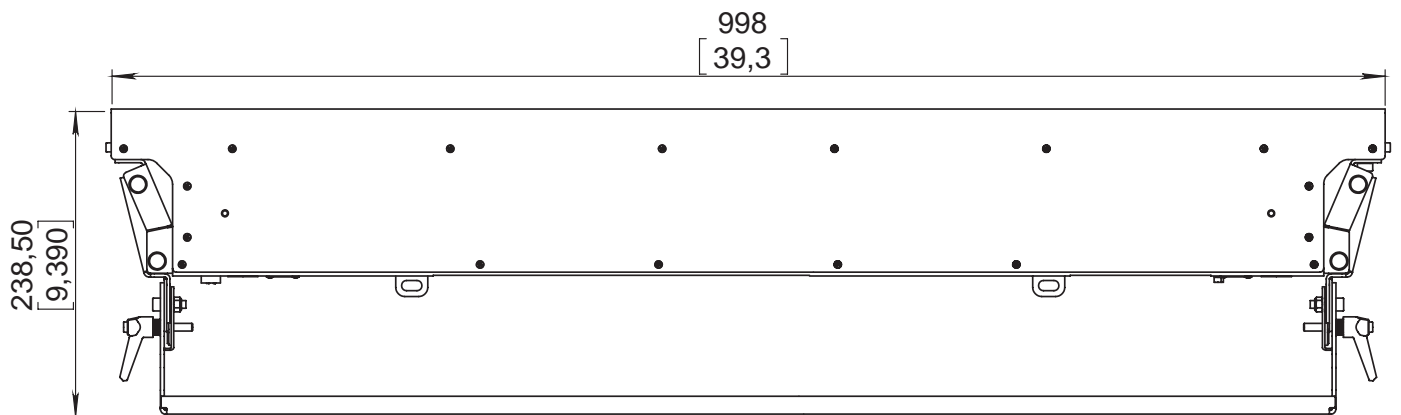

+44 (0)20-8574-9700

+1 201-896-8600

+86 10-8492-1587

+1 519-538-0888

SPECIFICATIONS

	50 cm	100 cm
Light sources	18 CREE® LEDs (divided in to 6 pixels)	36 CREE® LEDs (divided in to 12 pixels)
Beam Spread	36°	
Colors	4- R, G, B, W	
Average color wavelength (manufacturer rated)	Red: 625 nm, Green: 530 nm, Blue: 460 nm, White: >5700K	
Refresh rate	1200 Hz	
Intensity control	16-bit or 8-bit	
Control	RDM, DMX-512, Demo, Manual Mode. Light output and fan controlling modes - Turbo (full output), Quiet (theatre mode), Compatible (matches regular Flare);	
AC power	100-240 VAC Universal Input, 50-60 Hz	
Fuse	2A 250V slow-blow (5x20mm)	4A 250V slow-blow (5x20mm)
Cooling	Air cooling + fan	
Operating temperature	-4 °F - +104 °F [-20 °C - +40 °C]	
DMX channels	3-32 depending on control mode	3-56 depending on control mode
DMX connectors	Input 5-pin XLR male, Thru 5-pin XLR female	
DMX pin configuration	pin 1 shield, pin 2 (data-), pin 3 (data+), pin 4 n/a, pin 5 n/a	
Max. power draw	200 W	400 W
Power Connectors	Input PowerCON 20A blue	
Fixing	Adjustable yoke	
Unit Dimensions (LxWxH)	498 x 41 x 201 mm	998 x 41 x 201 mm
Shipping Dimensions (LxWxH)	TBD	TBD
Unit Weight	TBD	TBD
Shipping weight	TBD	TBD

Specifications and features are subject to change without notice.

PreSet™ Yoke Included with fixture

Automatically snaps to 15° increments from -45° to +135°
Can also be manually set to any angle in between

Dimensions in mm [Inch]

ACCESSORIES Dimensions in mm [Inch]

Rayzr Joining Adapter

Maximum vertical length for joined Rayzrs is 5 meters

Unit Weight: 0.2 kg [0.44 lb]

Rayzr Hanging Adapter

Unit Weight: 0.26 kg [0.57 lb]