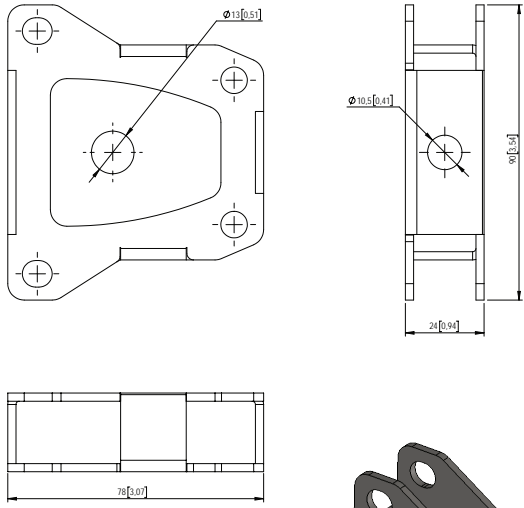

+44 (0)20-8574-9700

+1 201-896-8600

+86 10-8492-1587

+1 519-538-0888

SPECIFICATIONS

	50 cm	100 cm
Light sources	18 CREE® LEDs (divided in to 6 pixels)	36 CREE® LEDs (divided in to 12 pixels)
Beam Spread	36°	
Colors	4- R, G, B, W	
Average color wavelength (manufacturer rated)	Red: 625 nm, Green: 530 nm, Blue: 460 nm, White: >5700K	
Refresh rate	1200 Hz	
Intensity control	16-bit or 8-bit	
Control	RDM, DMX-512, Demo, Manual Mode. Light output and fan controlling modes - Turbo (full output), Quiet (theatre mode), Compatible (matches regular Flare);	
AC power	100-240 VAC Universal Input, 50-60 Hz	
Fuse	2A 250V slow-blow (5x20mm)	4A 250V slow-blow (5x20mm)
Cooling	Air cooling + fan	
Operating temperature	-4 °F - +104 °F [-20 °C - +40 °C]	
DMX channels	3-32 depending on control mode	3-56 depending on control mode
DMX connectors	Input 5-pin XLR male, Thru 5-pin XLR female	
DMX pin configuration	pin 1 shield, pin 2 (data-), pin 3 (data+), pin 4 n/a, pin 5 n/a	
Max. power draw	200 W	400 W
Power Connectors	Input PowerCON 20A blue	
Fixing	Adjustable yoke	
Unit Dimensions (LxWxH)	498 x 41 x 201 mm	998 x 41 x 201 mm
Shipping Dimensions (LxWxH)	TBD	TBD
Unit Weight	TBD	TBD
Shipping weight	TBD	TBD

Specifications and features are subject to change without notice.

PreSet™ Yoke Included with fixture

Automatically snaps to 15° increments from -45° to +135°
Can also be manually set to any angle in between

Dimensions in mm [Inch]

ACCESSORIES Dimensions in mm [Inch]

Rayzr Joining Adapter

Maximum vertical length for joined Rayzrs is 5 meters

Unit Weight: 0.2 kg [0.44 lb]

Rayzr Hanging Adapter

Unit Weight: 0.26 kg [0.57 lb]