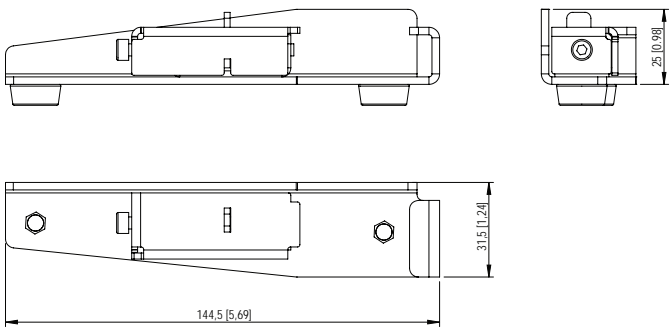

Rayzr Attachable Feet

Left