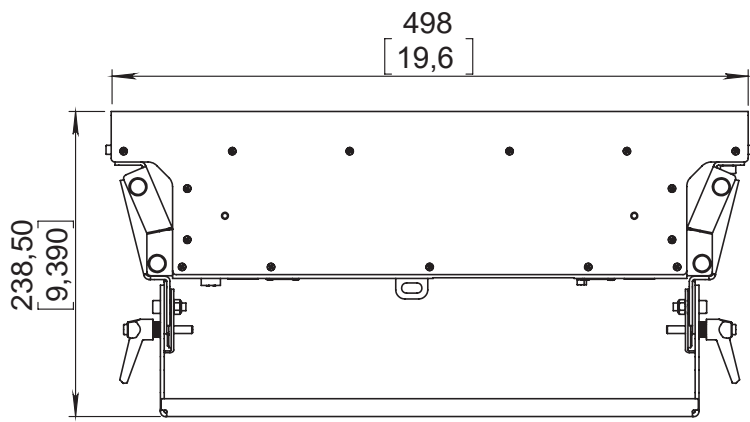

+44 (0)20-8574-9700

+1 201-896-8600

+86 10-8492-1587

+1 519-538-0888

SPECIFICATIONS

	50 cm	100 cm
Light sources	18 CREE® LEDs (divided in to 6 pixels)	36 CREE® LEDs (divided in to 12 pixels)
Beam Spread	36°	
Colors	4- R, G, B, W	
Average color wavelength (manufacturer rated)	Red: 625 nm, Green: 530 nm, Blue: 460 nm, White: >5700K	
Refresh rate	1200 Hz	
Intensity control	16-bit or 8-bit	
Control	RDM, DMX-512, Demo, Manual Mode. Light output and fan controlling modes - Turbo (full output), Quiet (theatre mode), Compatible (matches regular Flare);	
AC power	100-240 VAC Universal Input, 50-60 Hz	
Fuse	2A 250V slow-blow (5x20mm)	4A 250V slow-blow (5x20mm)
Cooling	Air cooling + fan	
Operating temperature	-4 °F - +104 °F [-20 °C - +40 °C]	
DMX channels	3-32 depending on control mode	3-56 depending on control mode
DMX connectors	Input 5-pin XLR male, Thru 5-pin XLR female	
DMX pin configuration	pin 1 shield, pin 2 (data-), pin 3 (data+), pin 4 n/a, pin 5 n/a	
Max. power draw	200 W	400 W
Power Connectors	Input PowerCON 20A blue	
Fixing	Adjustable yoke	
Unit Dimensions (LxWxH)	498 x 41 x 201 mm	998 x 41 x 201 mm
Shipping Dimensions (LxWxH)	TBD	TBD
Unit Weight	TBD	TBD
Shipping weight	TBD	TBD

Specifications and features are subject to change without notice.

PreSet™ Yoke Included with fixture

Automatically snaps to 15° increments from -45° to +135°
Can also be manually set to any angle in between

Dimensions in mm [Inch]

ACCESSORIES Dimensions in mm [Inch]

Rayzr Joining Adapter

Maximum vertical length for joined Rayzrs is 5 meters

Unit Weight: 0.2 kg [0.44 lb]

Rayzr Hanging Adapter

Unit Weight: 0.26 kg [0.57 lb]