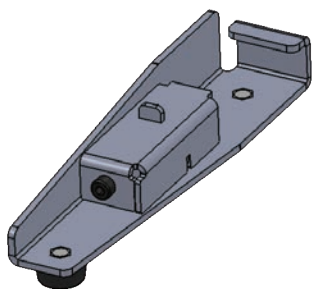

Specifications and features are subject to change without notice.

PreSet™ Yoke Included with fixture

Automatically snaps to 15° increments from -45° to +135°
Can also be manually set to any angle in between

Dimensions in mm [Inch]

ACCESSORIES Dimensions in mm [Inch]

Rayzr Joining Adapter

Maximum vertical length for joined Rayzrs is 5 meters

Unit Weight: 0.2 kg [0.44 lb]

Rayzr Hanging Adapter

Unit Weight: 0.26 kg [0.57 lb]

Rayzr Attachable Feet

Left

Right

Unit Weight: 0.4 kg [0.88 lb.] per set

Rayzr Scenery Mount

Unit Weight: 0.05 kg [0.11 lb]