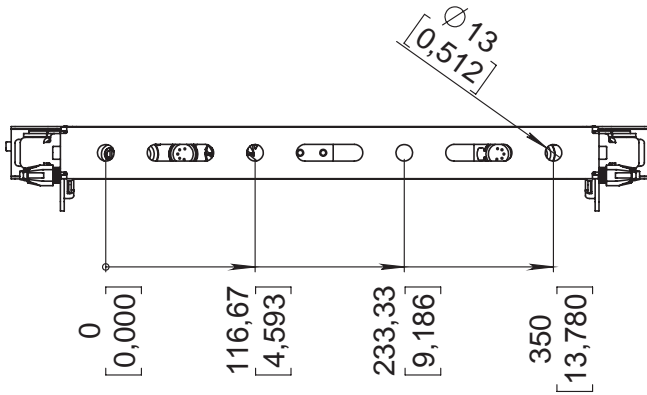

+44 (0)20-8574-9700

+1 201-896-8600

+86 10-8492-1587

+1 519-538-0888

SPECIFICATIONS

	50 cm	100 cm
Light sources	18 CREE® LEDs (divided in to 6 pixels)	36 CREE® LEDs (divided in to 12 pixels)
Beam Spread	36°	
Colors	4- R, G, B, W	
Average color wavelength (manufacturer rated)	Red: 625 nm, Green: 530 nm, Blue: 460 nm, White: >5700K	
Refresh rate	1200 Hz	
Intensity control	16-bit or 8-bit	
Control	RDM, DMX-512, Demo, Manual Mode. Light output and fan controlling modes - Turbo (full output), Quiet (theatre mode), Compatible (matches regular Flare);	
AC power	100-240 VAC Universal Input, 50-60 Hz	
Fuse	2A 250V slow-blow (5x20mm)	4A 250V slow-blow (5x20mm)
Cooling	Air cooling + fan	
Operating temperature	-4 °F - +104 °F [-20 °C - +40 °C]	
DMX channels	3-32 depending on control mode	3-56 depending on control mode
DMX connectors	Input 5-pin XLR male, Thru 5-pin XLR female	
DMX pin configuration	pin 1 shield, pin 2 (data-), pin 3 (data+), pin 4 n/a, pin 5 n/a	
Max. power draw	200 W	400 W
Power Connectors	Input PowerCON 20A blue	
Fixing	Adjustable yoke	
Unit Dimensions (LxWxH)	498 x 41 x 201 mm	998 x 41 x 201 mm
Shipping Dimensions (LxWxH)	TBD	TBD
Unit Weight	TBD	TBD
Shipping weight	TBD	TBD

Dimensions in mm [Inch]

ACCESSORIES Dimensions in mm [Inch]

Rayzr Joining Adapter

Maximum vertical length for joined Rayzrs is 5 meters

Unit Weight: 0.2 kg [0.44 lb]

Rayzr Hanging Adapter

Unit Weight: 0.26 kg [0.57 lb]