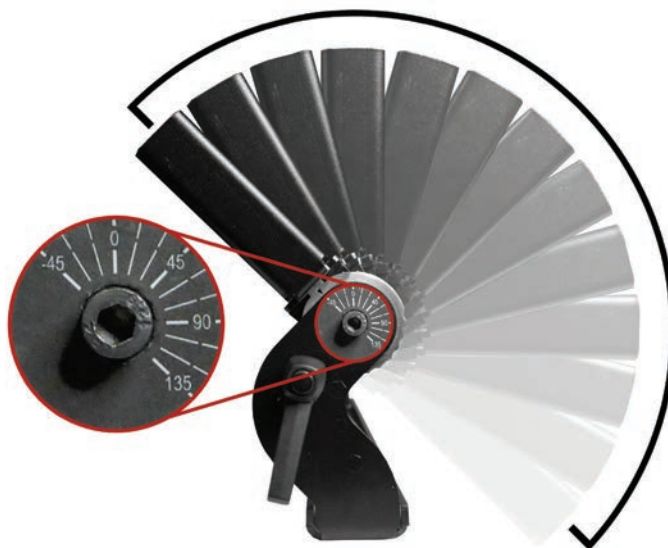

FLARE RZ Q⁺ Rayzr

World famous Flare features and performance in a razor-thin format!

Featuring Q⁺ Technology.

- Famous Flare brightness, colors, control
- Preset Yoke™ included! Innovative indexing function, adjustable in 15-degree increments
- Flexible mounting/joining options available for scenery, truss, pipe, and floor. Vertically hang coupled units up to 5m in total length!
- “Theatre” (effectively silent) and “Turbo” (super-bright) modes
- Available in 50 and 100cm lengths

+44 (0)20-8574-9700

+1 201-896-8600

+86 10-8492-1587

+1 519-538-0888

SPECIFICATIONS

	50 cm	100 cm
Light sources	18 CREE® LEDs (divided in to 6 pixels)	36 CREE® LEDs (divided in to 12 pixels)
Beam Spread	36°	
Colors	4- R, G, B, W	
Average color wavelength (manufacturer rated)	Red: 625 nm, Green: 530 nm, Blue: 460 nm, White: >5700K	
Refresh rate	1200 Hz	
Intensity control	16-bit or 8-bit	
Control	RDM, DMX-512, Demo, Manual Mode. Light output and fan controlling modes - Turbo (full output), Quiet (theatre mode), Compatible (matches regular Flare);	
AC power	100-240 VAC Universal Input, 50-60 Hz	
Fuse	2A 250V slow-blow (5x20mm)	4A 250V slow-blow (5x20mm)
Cooling	Air cooling + fan	
Operating temperature	-4 °F - +104 °F [-20 °C - +40 °C]	
DMX channels	3-32 depending on control mode	3-56 depending on control mode
DMX connectors	Input 5-pin XLR male, Thru 5-pin XLR female	
DMX pin configuration	pin 1 shield, pin 2 (data-), pin 3 (data+), pin 4 n/a, pin 5 n/a	
Max. power draw	200 W	400 W
Power Connectors	Input PowerCON 20A blue	
Fixing	Adjustable yoke	
Unit Dimensions (LxWxH)	498 x 41 x 201 mm	998 x 41 x 201 mm
Shipping Dimensions (LxWxH)	TBD	TBD
Unit Weight	TBD	TBD
Shipping weight	TBD	TBD

Specifications and features are subject to change without notice.

PreSet™ Yoke Included with fixture

Automatically snaps to 15° increments from -45° to +135°
Can also be manually set to any angle in between