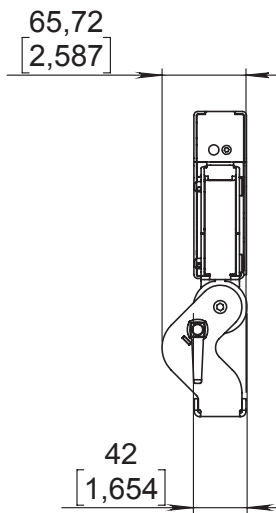

+44 (0)20-8574-9700

+1 201-896-8600

+86 10-8492-1587

+1 519-538-0888

SPECIFICATIONS

	50 cm	100 cm
Light sources	18 CREE® LEDs (divided in to 6 pixels)	36 CREE® LEDs (divided in to 12 pixels)
Beam Spread	36°	
Colors	4- R, G, B, W	
Average color wavelength (manufacturer rated)	Red: 625 nm, Green: 530 nm, Blue: 460 nm, White: >5700K	
Refresh rate	1200 Hz	
Intensity control	16-bit or 8-bit	
Control	RDM, DMX-512, Demo, Manual Mode. Light output and fan controlling modes - Turbo (full output), Quiet (theatre mode), Compatible (matches regular Flare);	
AC power	100-240 VAC Universal Input, 50-60 Hz	
Fuse	2A 250V slow-blow (5x20mm)	4A 250V slow-blow (5x20mm)
Cooling	Air cooling + fan	
Operating temperature	-4 °F - +104 °F [-20 °C - +40 °C]	
DMX channels	3-32 depending on control mode	3-56 depending on control mode
DMX connectors	Input 5-pin XLR male, Thru 5-pin XLR female	
DMX pin configuration	pin 1 shield, pin 2 (data-), pin 3 (data+), pin 4 n/a, pin 5 n/a	
Max. power draw	200 W	400 W
Power Connectors	Input PowerCON 20A blue	
Fixing	Adjustable yoke	
Unit Dimensions (LxWxH)	498 x 41 x 201 mm	998 x 41 x 201 mm
Shipping Dimensions (LxWxH)	TBD	TBD
Unit Weight	TBD	TBD
Shipping weight	TBD	TBD

Dimensions in mm [Inch]

ACCESSORIES Dimensions in mm [Inch]

Rayzr Joining Adapter

Maximum vertical length for joined Rayzrs is 5 meters

Unit Weight: 0.2 kg [0.44 lb]

Rayzr Hanging Adapter

Unit Weight: 0.26 kg [0.57 lb]