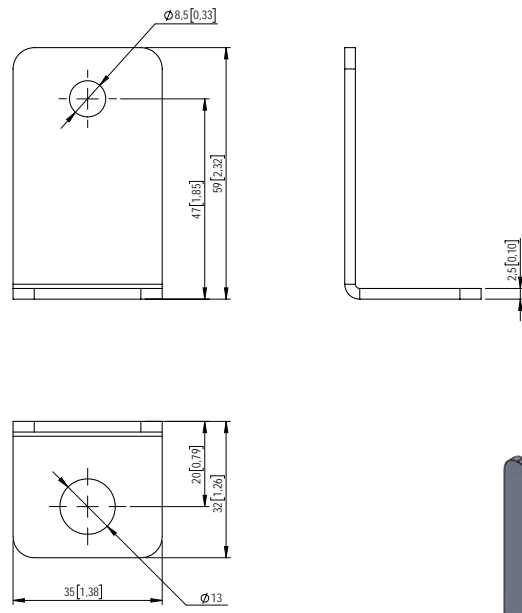

+44 (0)20-8574-9700

+1 201-896-8600

+86 10-8492-1587

+1 519-538-0888

SPECIFICATIONS

	50 cm	100 cm
Light sources	18 CREE® LEDs (divided in to 6 pixels)	36 CREE® LEDs (divided in to 12 pixels)
Beam Spread	36°	
Colors	4- R, G, B, W	
Average color wavelength (manufacturer rated)	Red: 625 nm, Green: 530 nm, Blue: 460 nm, White: >5700K	
Refresh rate	1200 Hz	
Intensity control	16-bit or 8-bit	
Control	RDM, DMX-512, Demo, Manual Mode. Light output and fan controlling modes - Turbo (full output), Quiet (theatre mode), Compatible (matches regular Flare);	
AC power	100-240 VAC Universal Input, 50-60 Hz	
Fuse	2A 250V slow-blow (5x20mm)	4A 250V slow-blow (5x20mm)
Cooling	Air cooling + fan	
Operating temperature	-4 °F - +104 °F [-20 °C - +40 °C]	
DMX channels	3-32 depending on control mode	3-56 depending on control mode
DMX connectors	Input 5-pin XLR male, Thru 5-pin XLR female	
DMX pin configuration	pin 1 shield, pin 2 (data-), pin 3 (data+), pin 4 n/a, pin 5 n/a	
Max. power draw	200 W	400 W
Power Connectors	Input PowerCON 20A blue	
Fixing	Adjustable yoke	
Unit Dimensions (LxWxH)	498 x 41 x 201 mm	998 x 41 x 201 mm
Shipping Dimensions (LxWxH)	TBD	TBD
Unit Weight	TBD	TBD
Shipping weight	TBD	TBD

Dimensions in mm [Inch]

ACCESSORIES Dimensions in mm [Inch]

Rayzr Joining Adapter

Maximum vertical length for joined Rayzrs is 5 meters

Unit Weight: 0.2 kg [0.44 lb]

Rayzr Hanging Adapter

Unit Weight: 0.26 kg [0.57 lb]

Rayzr Attachable Feet

Left

Right

Unit Weight: 0.4 kg [0.88 lb.] per set

Rayzr Scenery Mount

Unit Weight: 0.05 kg [0.11 lb]